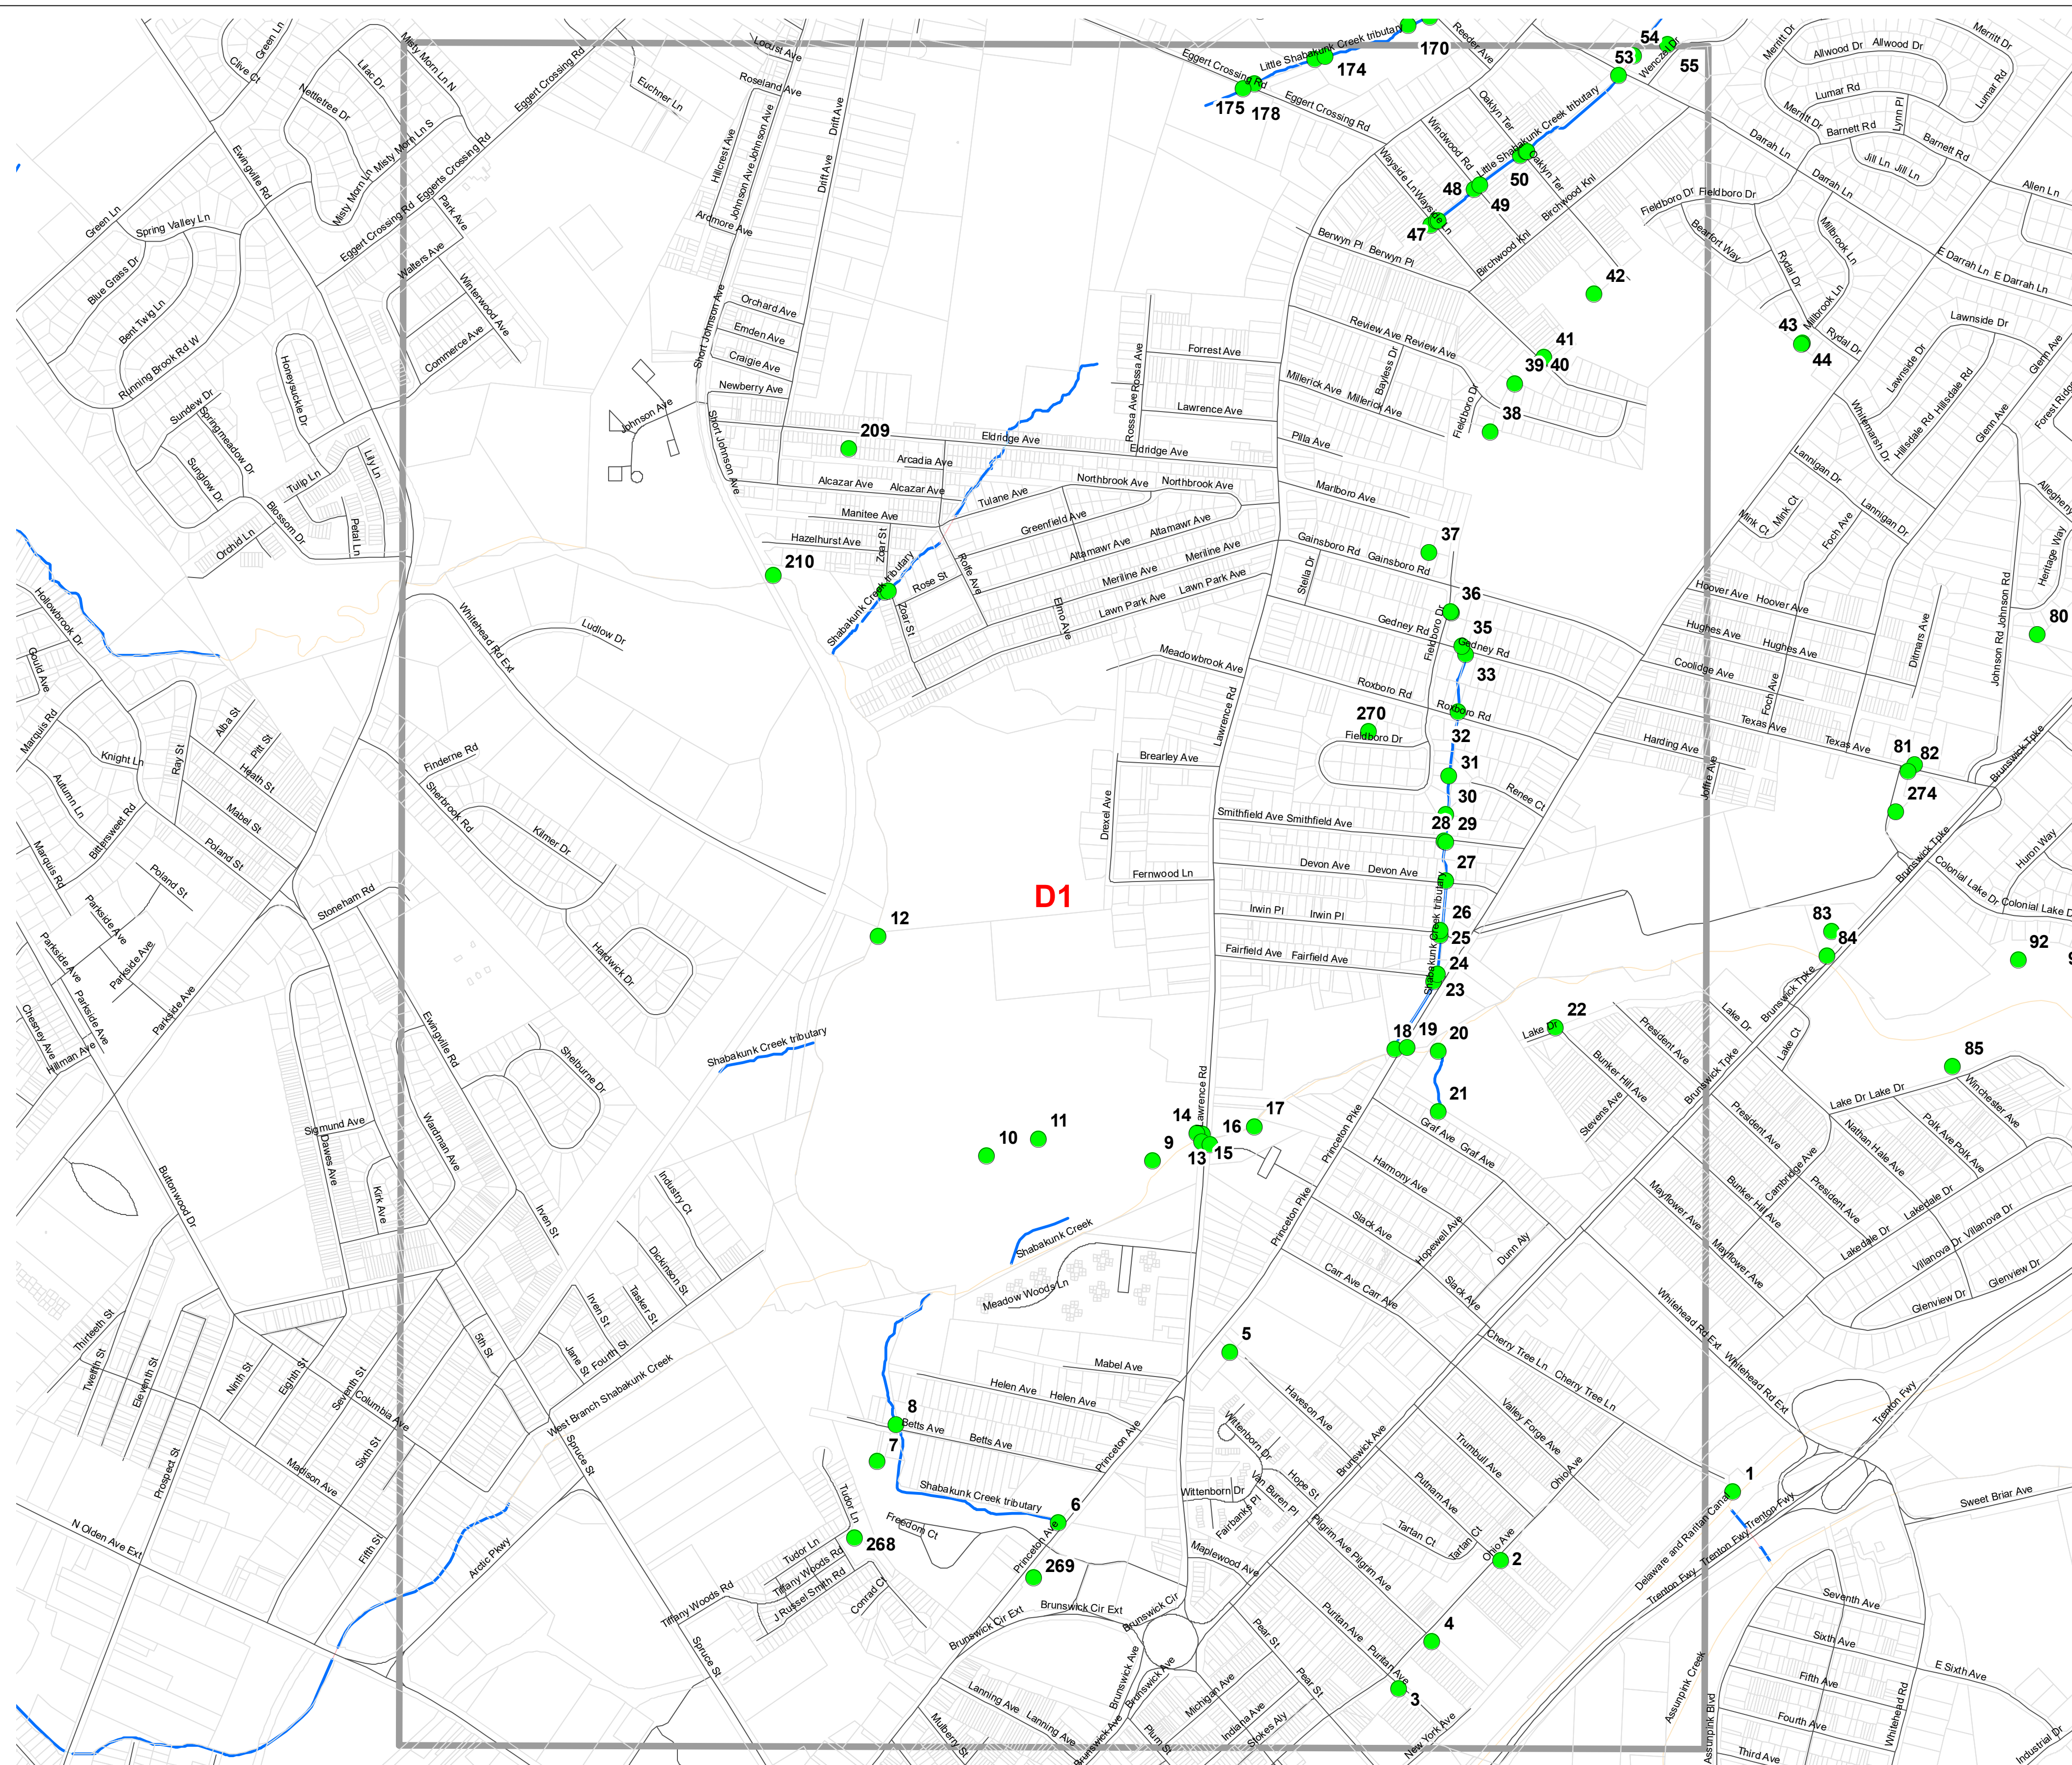

0.5
Miles

**OUTFALL LOCATION MAP
LAWRENCE TOWNSHIP
MERCER COUNTY, NEW JERSEY**

November 2020

D1