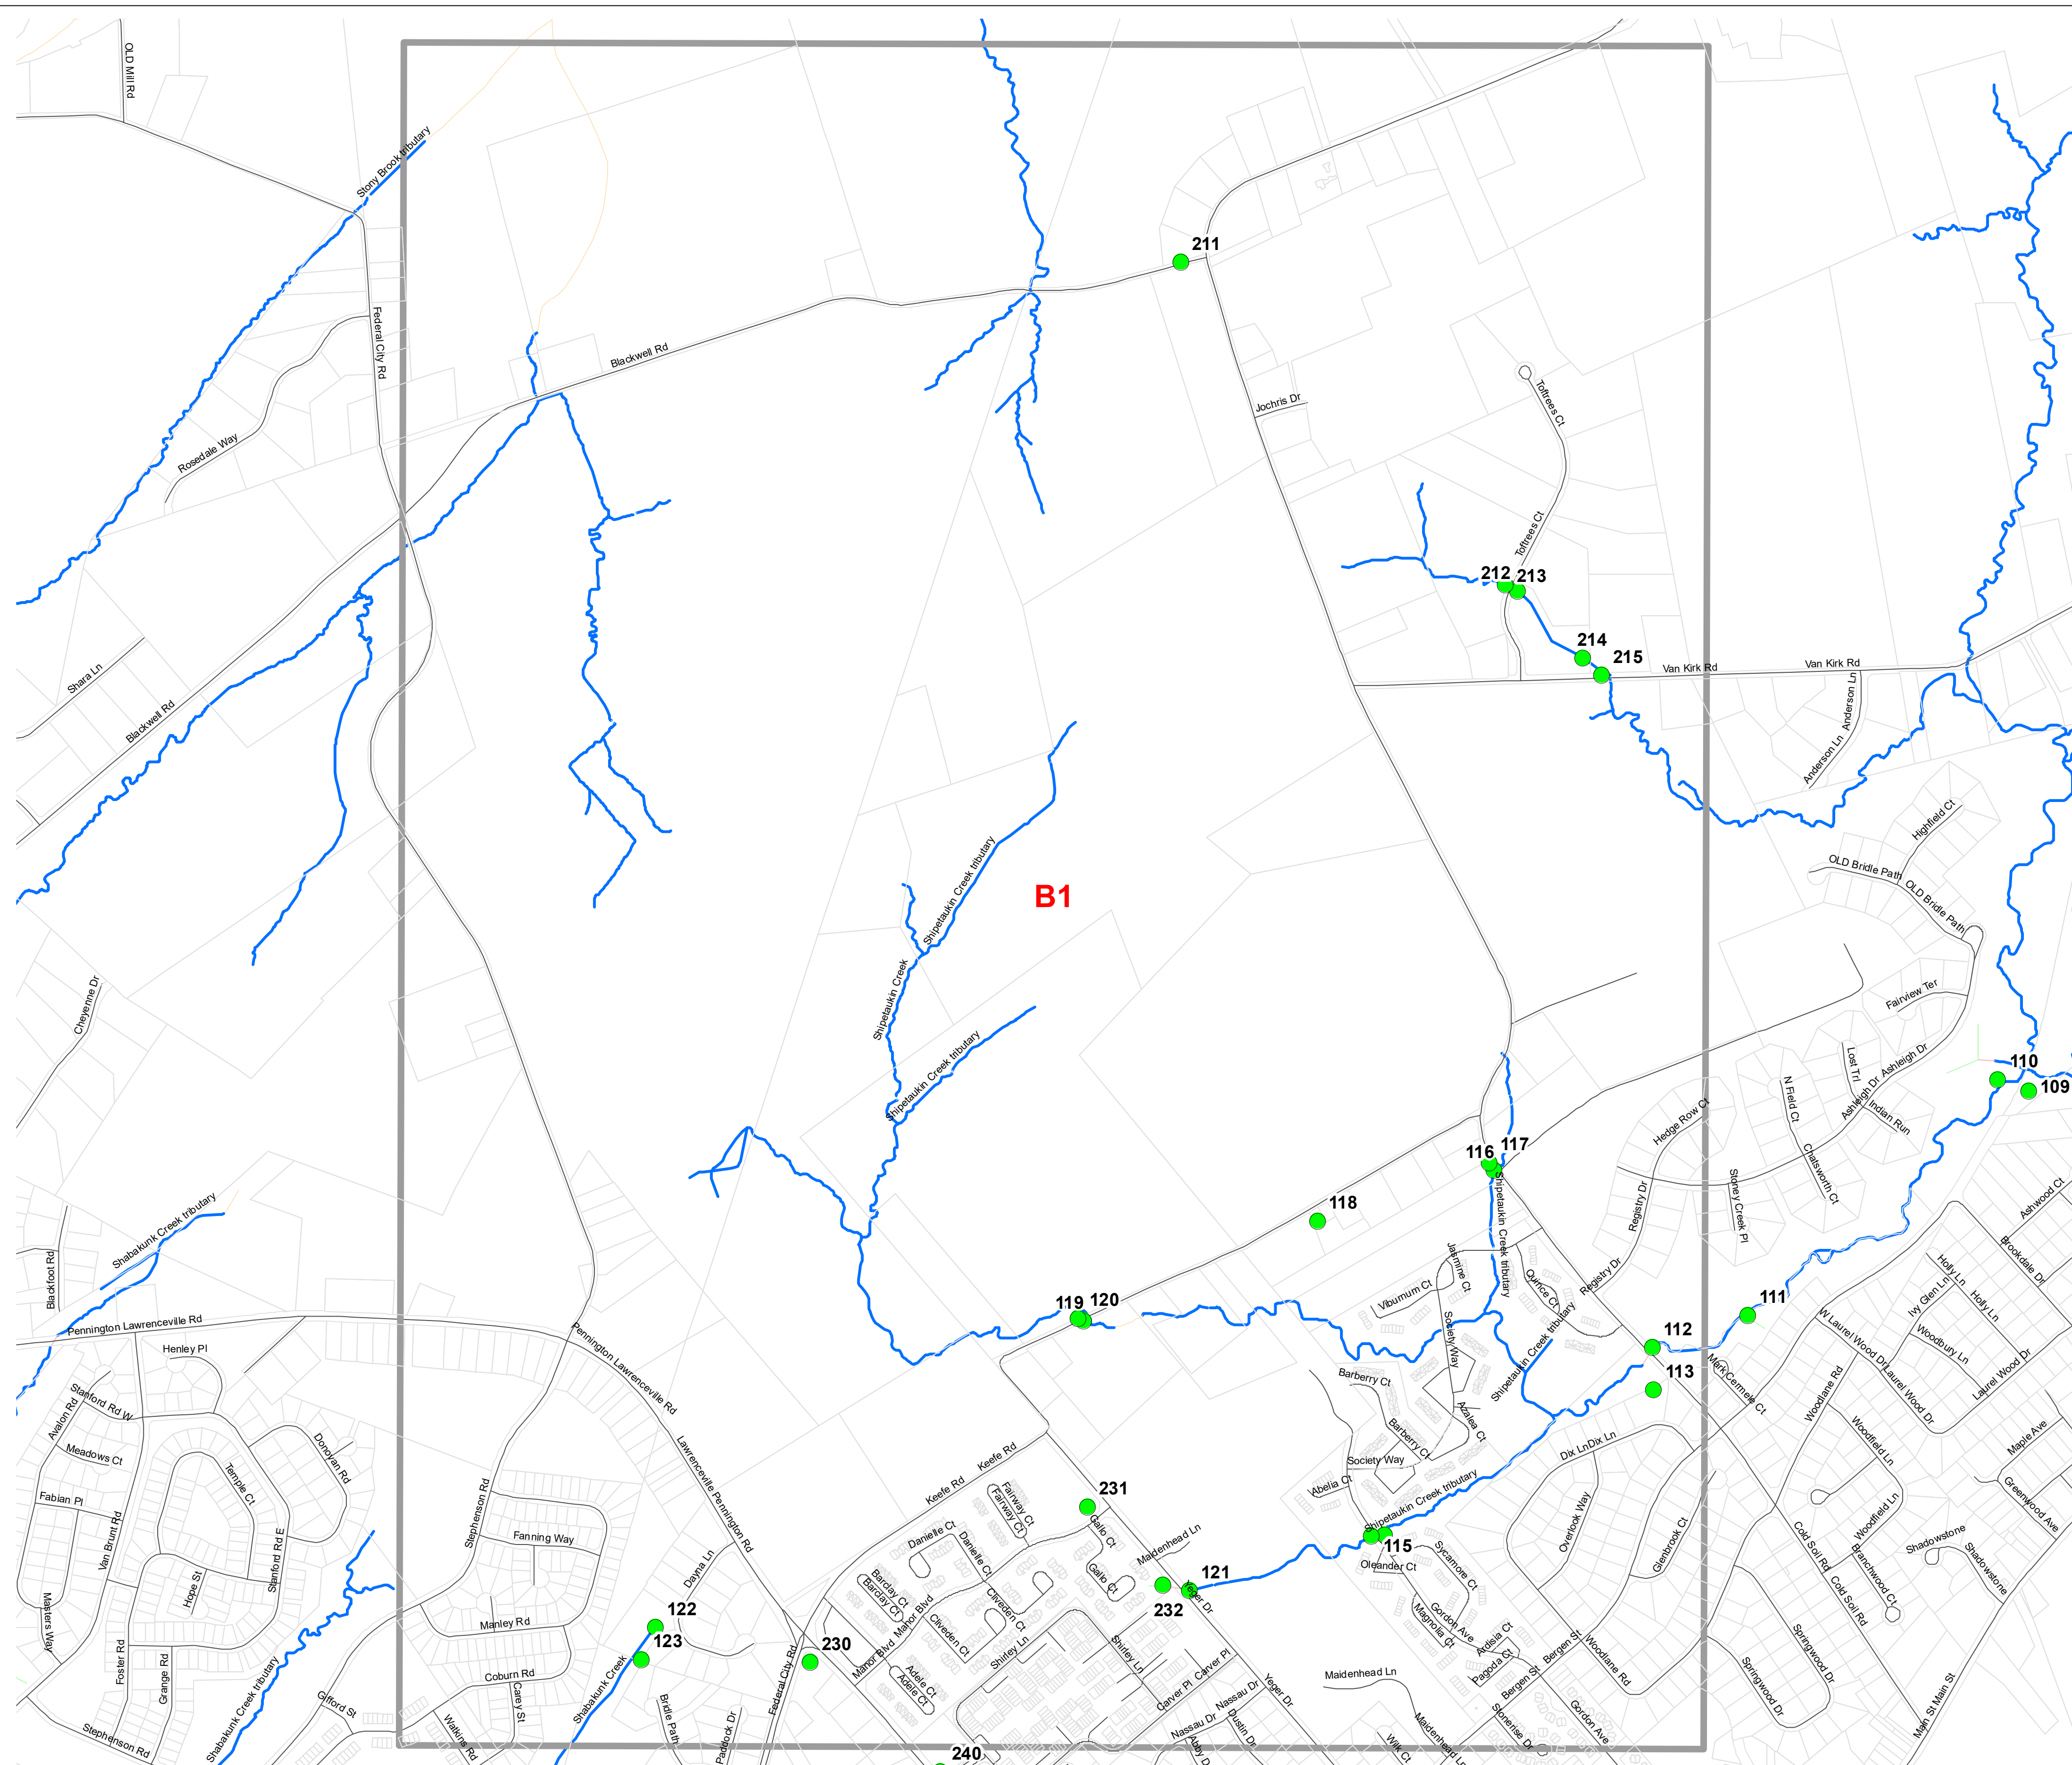

OUTFALL LOCATION MAP  
 LAWRENCE TOWNSHIP  
 MERCER COUNTY, NEW JERSEY

November 2020

INDEX MAP

0.5  
Miles

**OUTFALL LOCATION MAP**  
**LAWRENCE TOWNSHIP**  
**MERCER COUNTY, NEW JERSEY**

November 2020

**A1**

0.5  
Miles

**OUTFALL LOCATION MAP  
LAWRENCE TOWNSHIP  
MERCER COUNTY, NEW JERSEY**

November 2020

**A2**

**OUTFALL LOCATION MAP  
LAWRENCE TOWNSHIP  
MERCER COUNTY, NEW JERSEY**

November 2020

**A3**

**OUTFALL LOCATION MAP**  
**LAWRENCE TOWNSHIP**  
**MERCER COUNTY, NEW JERSEY**

November 2020

**A4**

0.5  
Miles

**OUTFALL LOCATION MAP  
LAWRENCE TOWNSHIP  
MERCER COUNTY, NEW JERSEY**

November 2020

**B1**

0.5 Miles

**OUTFALL LOCATION MAP  
LAWRENCE TOWNSHIP  
MERCER COUNTY, NEW JERSEY**

November 2020

**B2**

0.5  
Miles

**OUTFALL LOCATION MAP  
LAWRENCE TOWNSHIP  
MERCER COUNTY, NEW JERSEY**

November 2020

**B3**

0.5 Miles

**OUTFALL LOCATION MAP  
LAWRENCE TOWNSHIP  
MERCER COUNTY, NEW JERSEY**