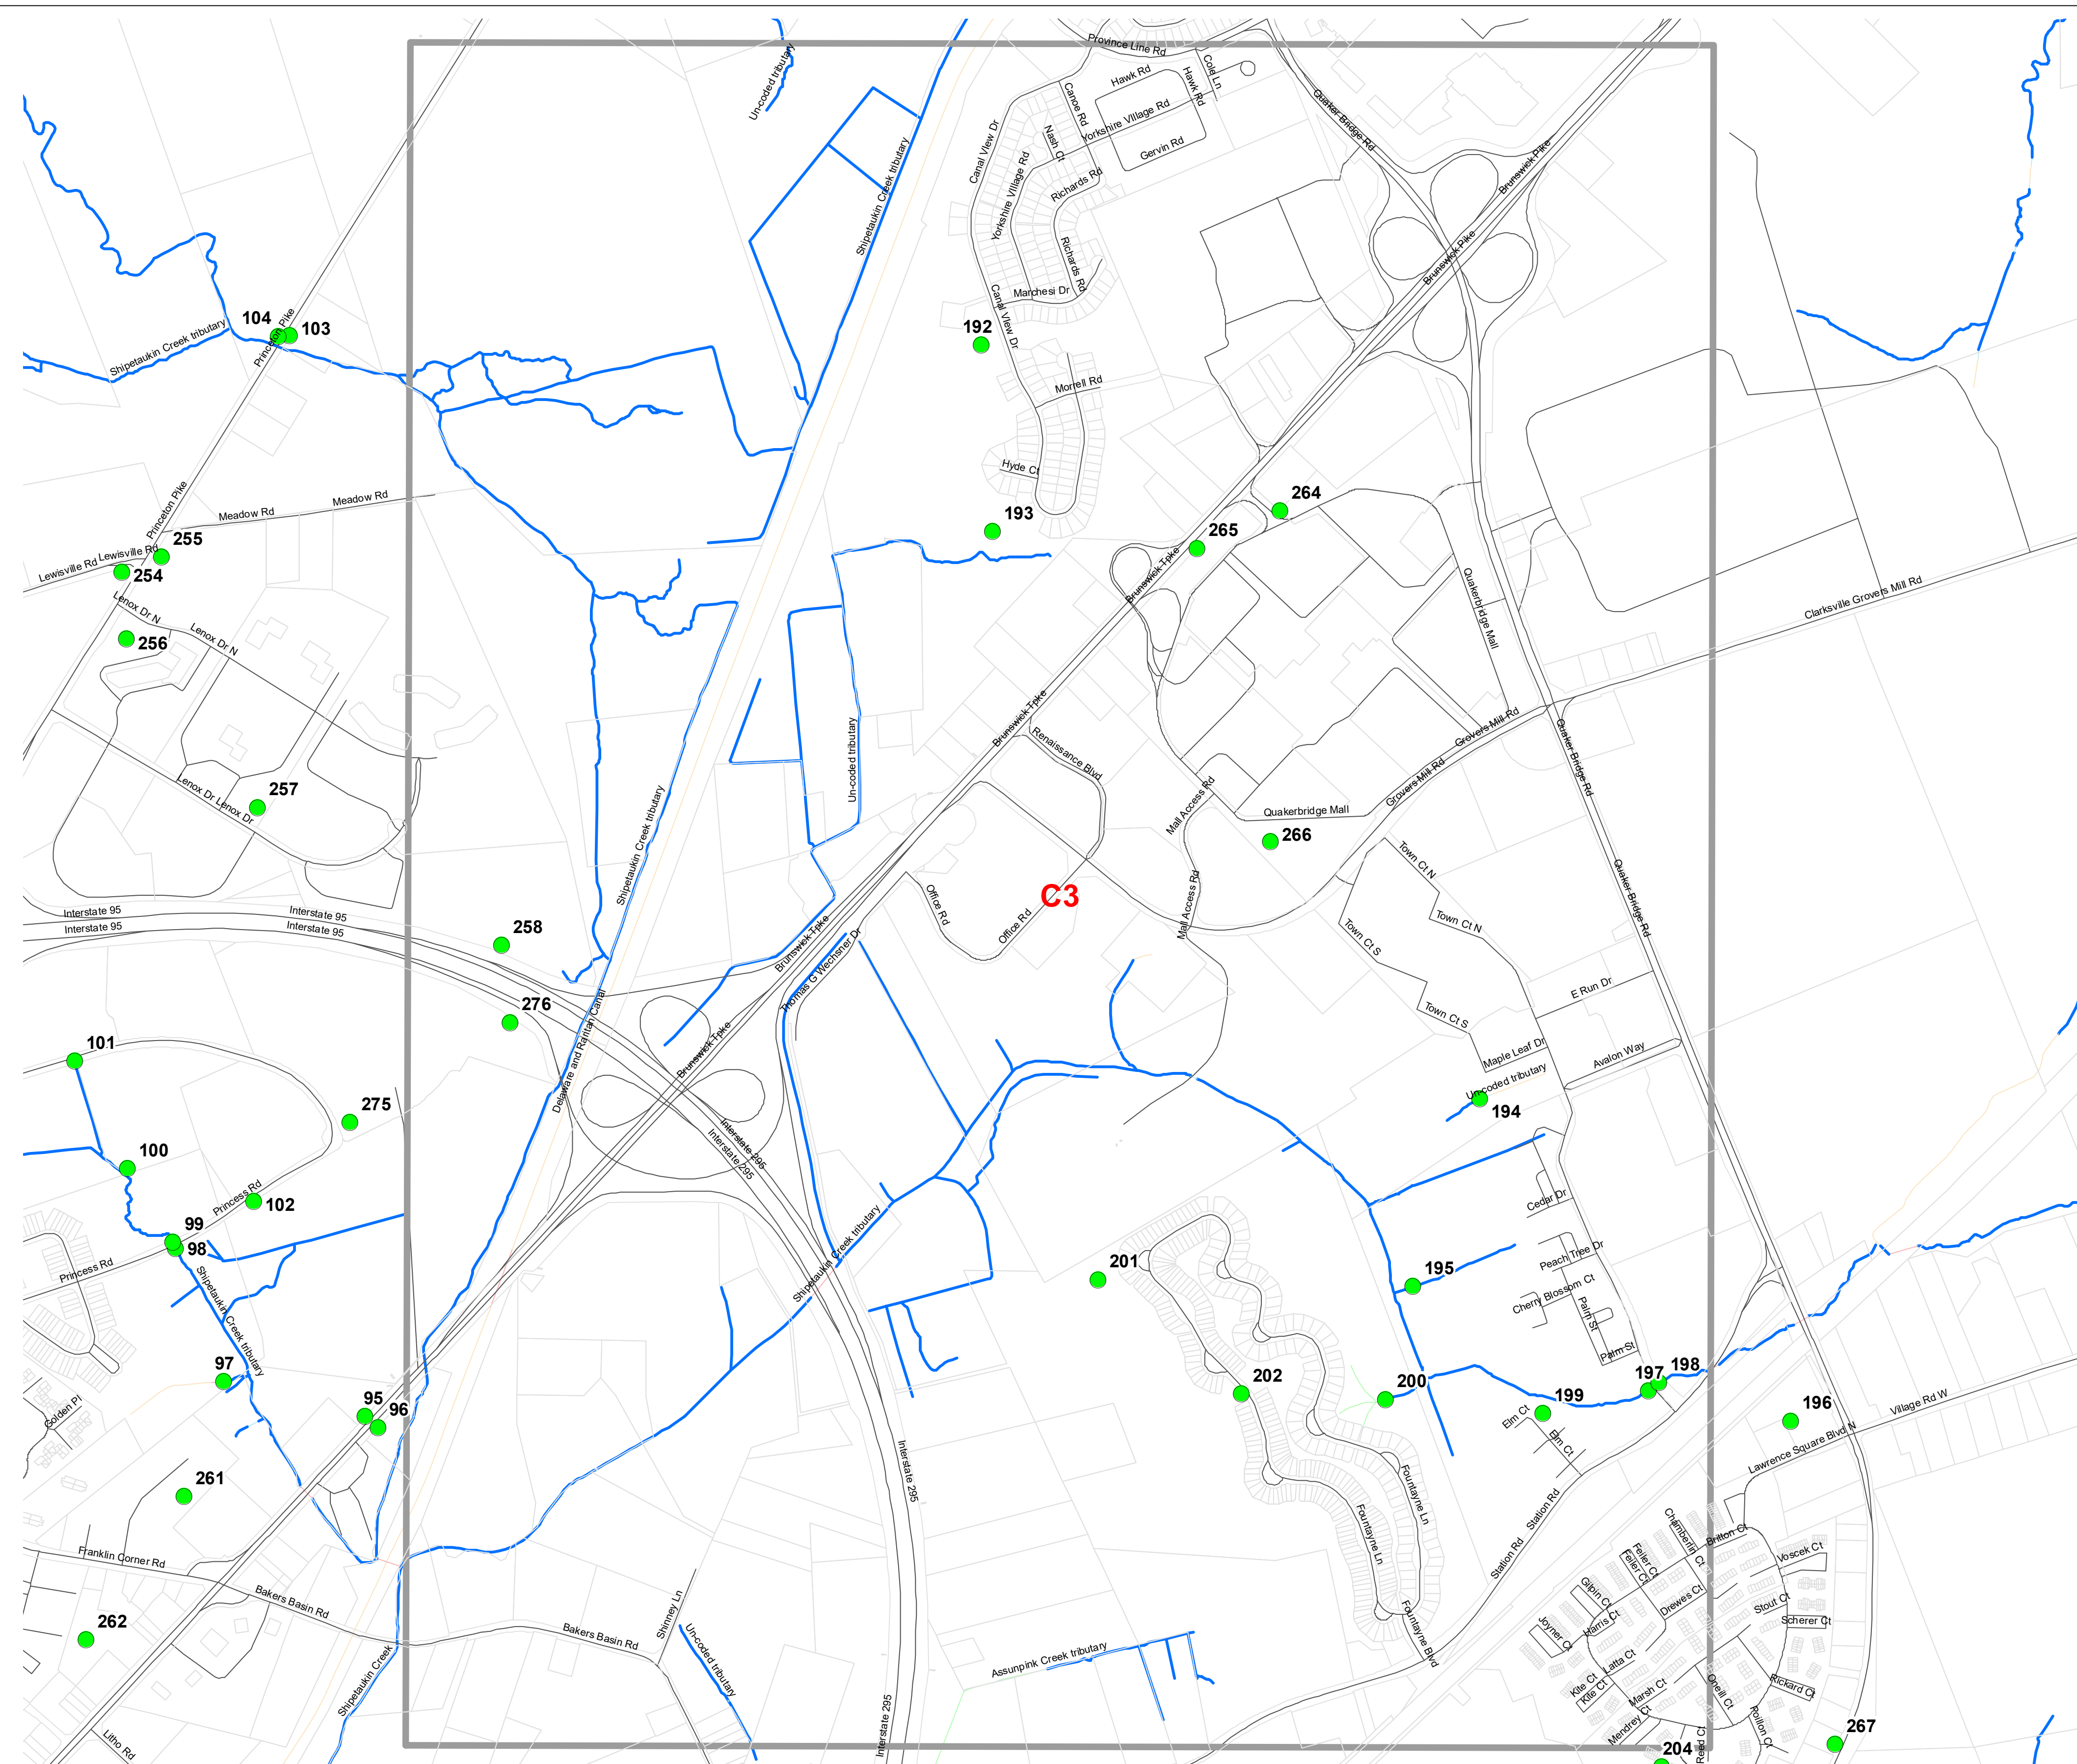

OUTFALL LOCATION MAP  
 LAWRENCE TOWNSHIP  
 MERCER COUNTY, NEW JERSEY

November 2020

INDEX MAP

0.5  
Miles

**OUTFALL LOCATION MAP**  
**LAWRENCE TOWNSHIP**  
**MERCER COUNTY, NEW JERSEY**

November 2020

**A1**

November 2020

**B2**

0.5  
Miles

**OUTFALL LOCATION MAP  
LAWRENCE TOWNSHIP  
MERCER COUNTY, NEW JERSEY**

November 2020

**B3**

0.5 Miles

**OUTFALL LOCATION MAP  
LAWRENCE TOWNSHIP  
MERCER COUNTY, NEW JERSEY**

November 2020

**B4**

0.5  
Miles

**OUTFALL LOCATION MAP**  
**LAWRENCE TOWNSHIP**  
**MERCER COUNTY, NEW JERSEY**

November 2020

**C1**

0.5  
Miles

**OUTFALL LOCATION MAP  
LAWRENCE TOWNSHIP  
MERCER COUNTY, NEW JERSEY**

November 2020

**C2**

0.5  
Miles

**OUTFALL LOCATION MAP  
LAWRENCE TOWNSHIP  
MERCER COUNTY, NEW JERSEY**

November 2020

**C3**

**OUTFALL LOCATION MAP  
LAWRENCE TOWNSHIP  
MERCER COUNTY, NEW JERSEY**

November 2020