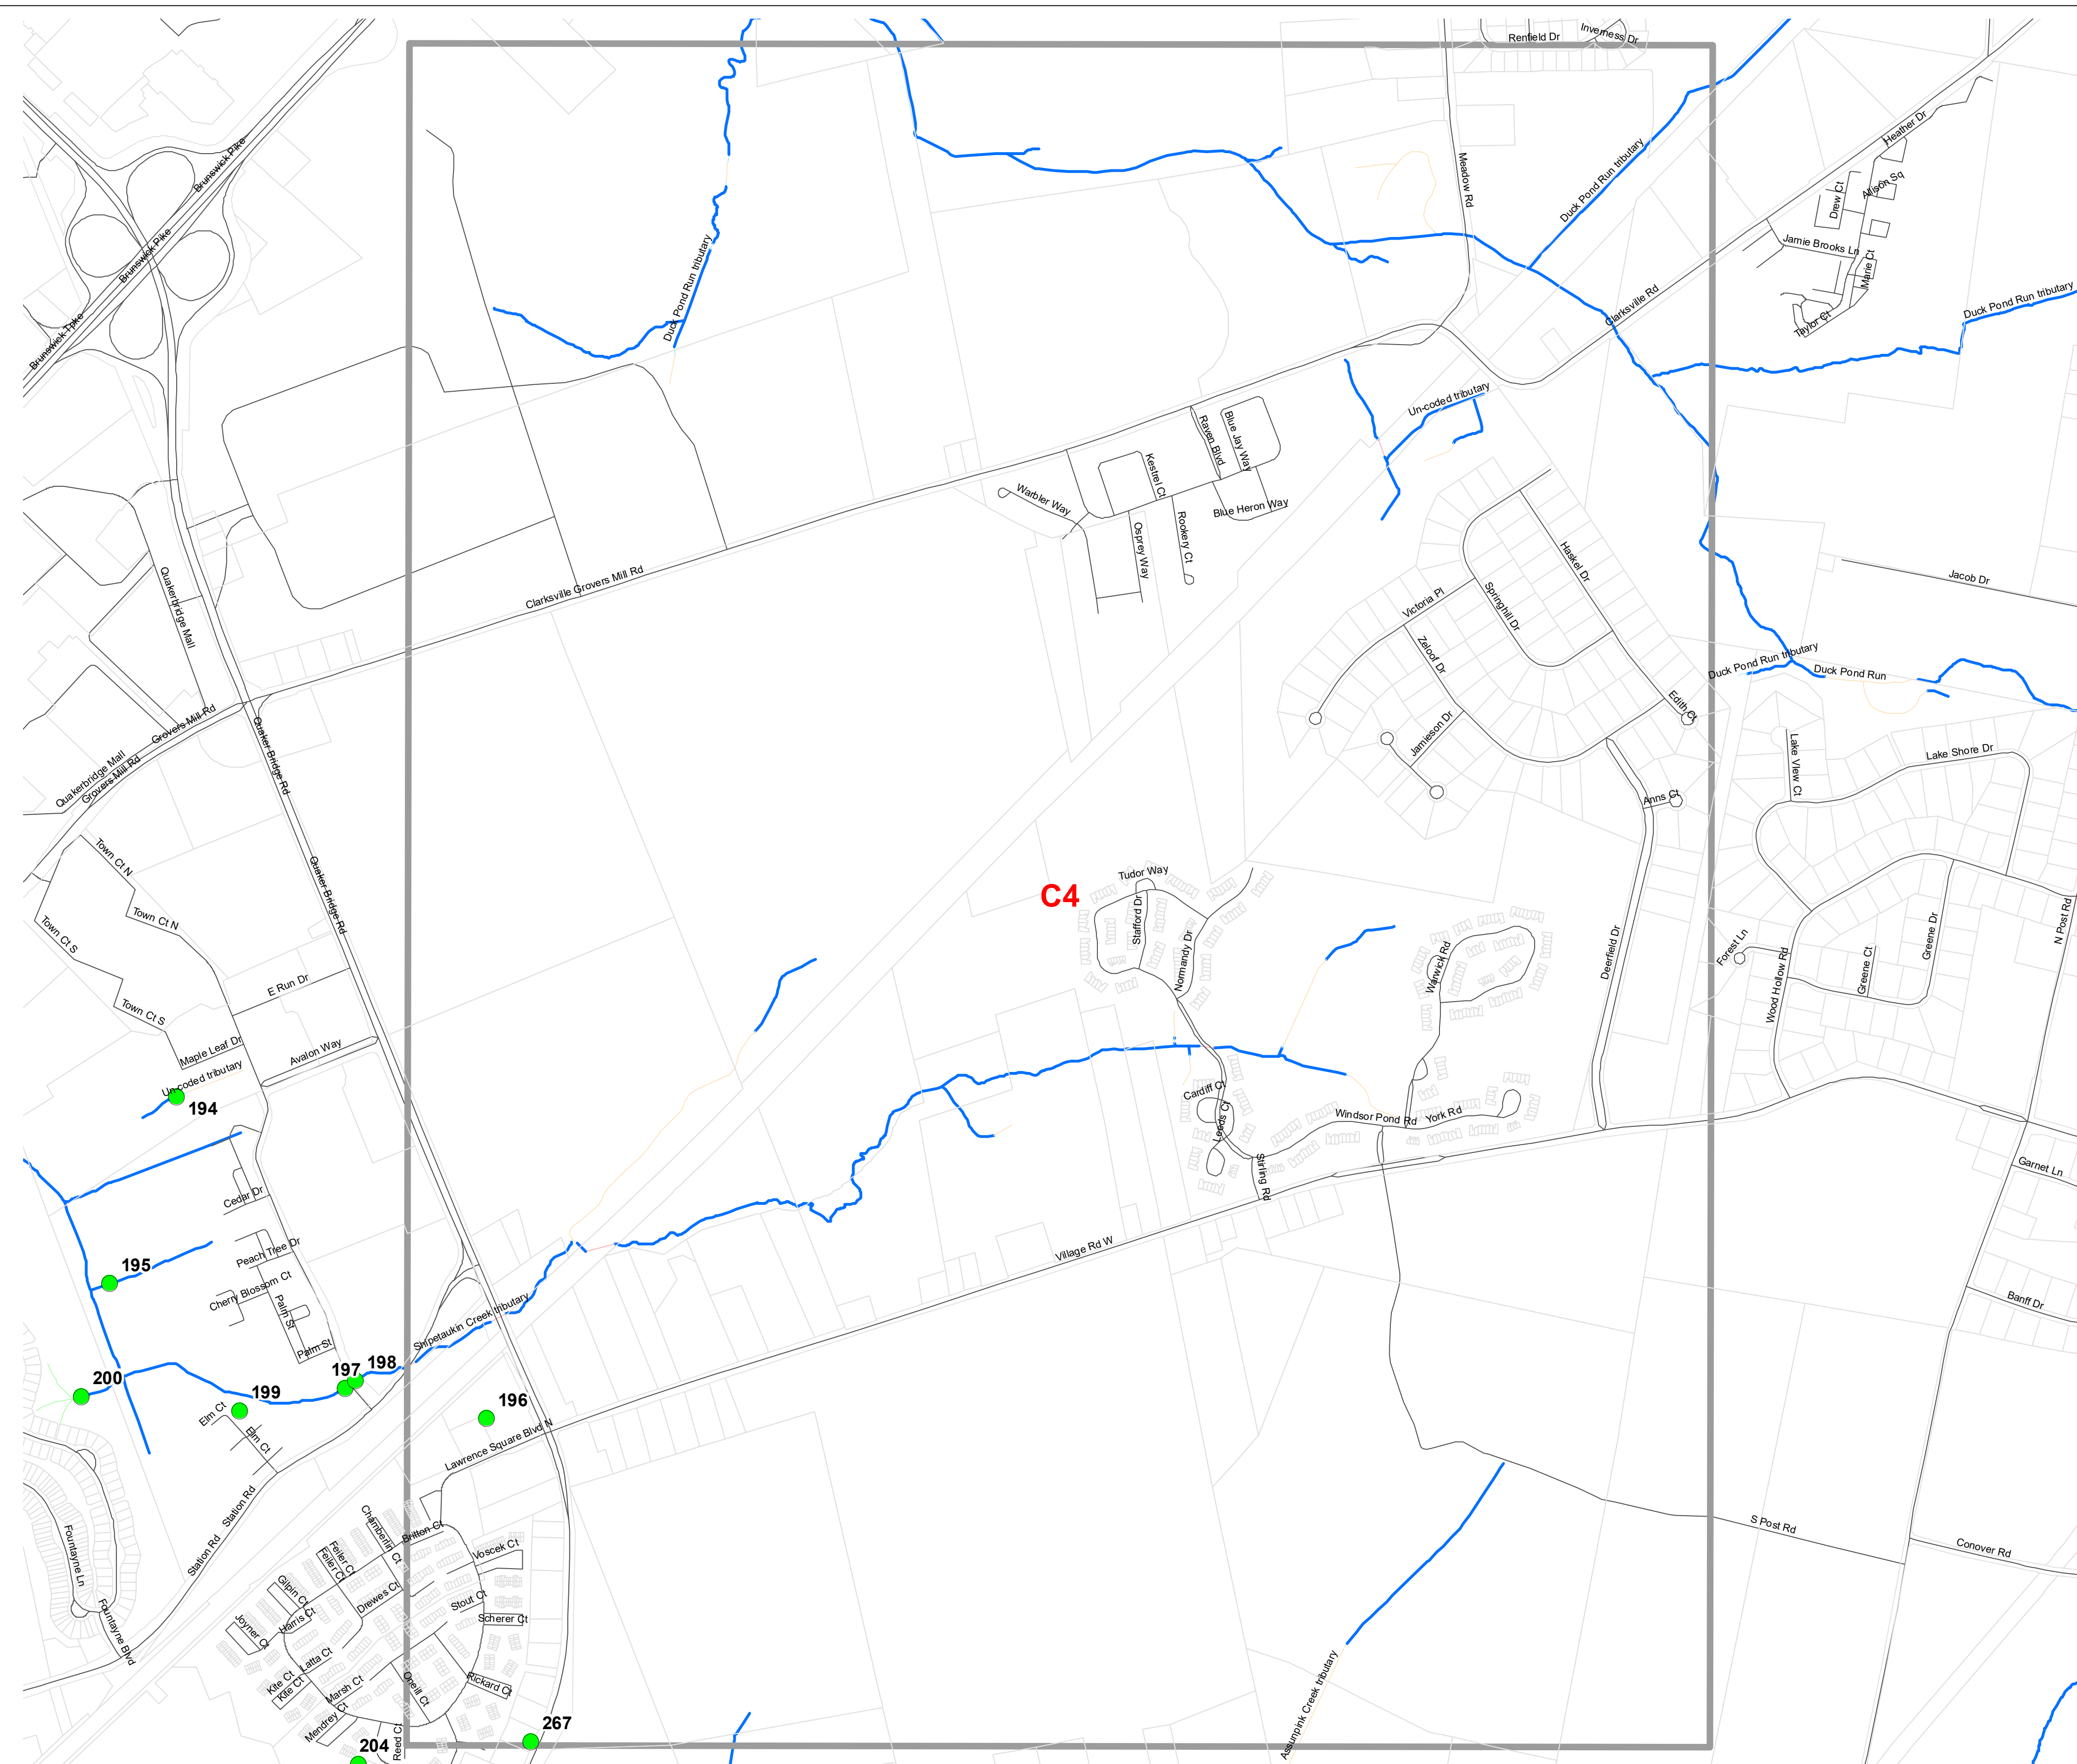

OUTFALL LOCATION MAP  
 LAWRENCE TOWNSHIP  
 MERCER COUNTY, NEW JERSEY

November 2020

INDEX MAP

0.5  
Miles

**OUTFALL LOCATION MAP**  
**LAWRENCE TOWNSHIP**  
**MERCER COUNTY, NEW JERSEY**

November 2020

**A1**

November 2020

**B4**

0.5  
Miles

**OUTFALL LOCATION MAP**  
**LAWRENCE TOWNSHIP**  
**MERCER COUNTY, NEW JERSEY**

November 2020

**C1**

0.5  
Miles

**OUTFALL LOCATION MAP  
LAWRENCE TOWNSHIP  
MERCER COUNTY, NEW JERSEY**

November 2020

**C2**

0.5  
Miles

**OUTFALL LOCATION MAP  
LAWRENCE TOWNSHIP  
MERCER COUNTY, NEW JERSEY**

November 2020

**C3**

**OUTFALL LOCATION MAP  
LAWRENCE TOWNSHIP  
MERCER COUNTY, NEW JERSEY**

November 2020

**D2**

0.5  
Miles

**OUTFALL LOCATION MAP**  
**LAWRENCE TOWNSHIP**  
**MERCER COUNTY, NEW JERSEY**

November 2020

**D3**

D4

0.5  
Miles

OUTFALL LOCATION MAP  
LAWRENCE TOWNSHIP  
MERCER COUNTY, NEW JERSEY