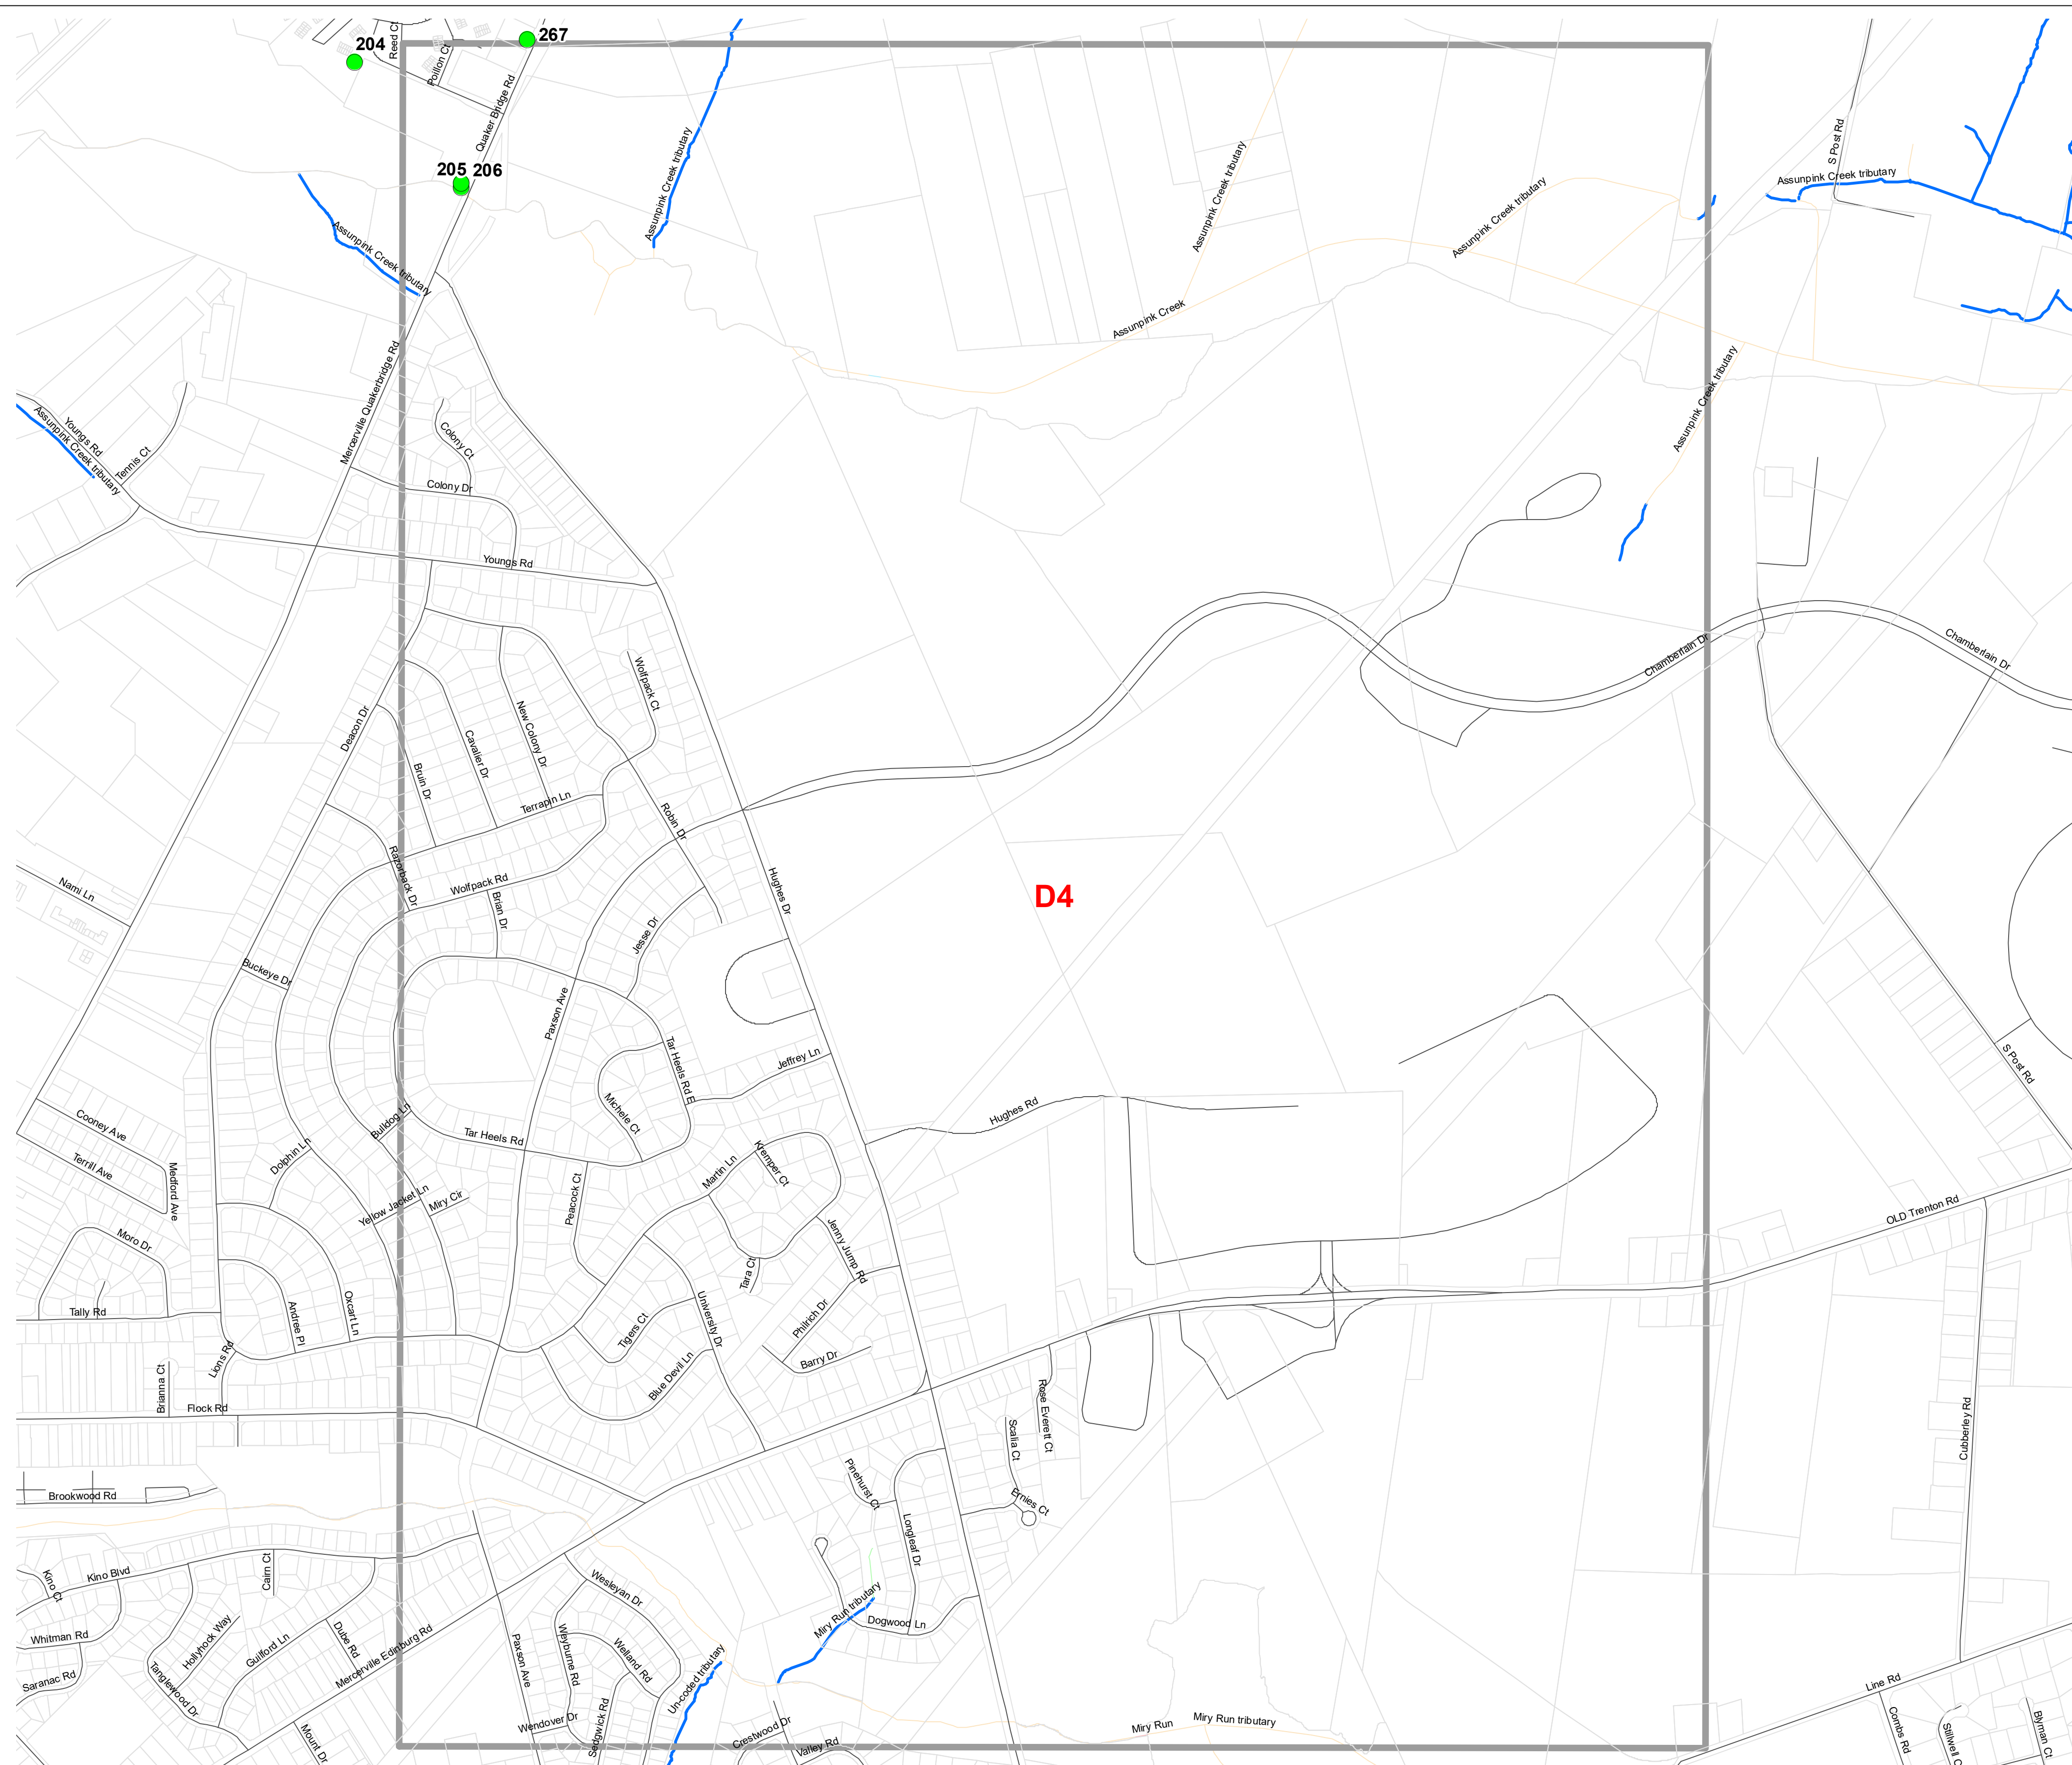

OUTFALL LOCATION MAP  
 LAWRENCE TOWNSHIP  
 MERCER COUNTY, NEW JERSEY

November 2020

INDEX MAP

0.5  
Miles

**OUTFALL LOCATION MAP**  
**LAWRENCE TOWNSHIP**  
**MERCER COUNTY, NEW JERSEY**

November 2020

**A1**

November 2020

**A4**

0.5  
Miles

**OUTFALL LOCATION MAP  
LAWRENCE TOWNSHIP  
MERCER COUNTY, NEW JERSEY**

November 2020

**B1**

0.5 Miles

**OUTFALL LOCATION MAP  
LAWRENCE TOWNSHIP  
MERCER COUNTY, NEW JERSEY**

November 2020

**B4**

0.5  
Miles

**OUTFALL LOCATION MAP**  
**LAWRENCE TOWNSHIP**  
**MERCER COUNTY, NEW JERSEY**

November 2020

**C1**

0.5  
Miles

**OUTFALL LOCATION MAP  
LAWRENCE TOWNSHIP  
MERCER COUNTY, NEW JERSEY**

**D2**

0.5  
Miles

**OUTFALL LOCATION MAP**  
**LAWRENCE TOWNSHIP**  
**MERCER COUNTY, NEW JERSEY**

November 2020

**D3**

D4

0.5  
Miles

OUTFALL LOCATION MAP  
LAWRENCE TOWNSHIP  
MERCER COUNTY, NEW JERSEY