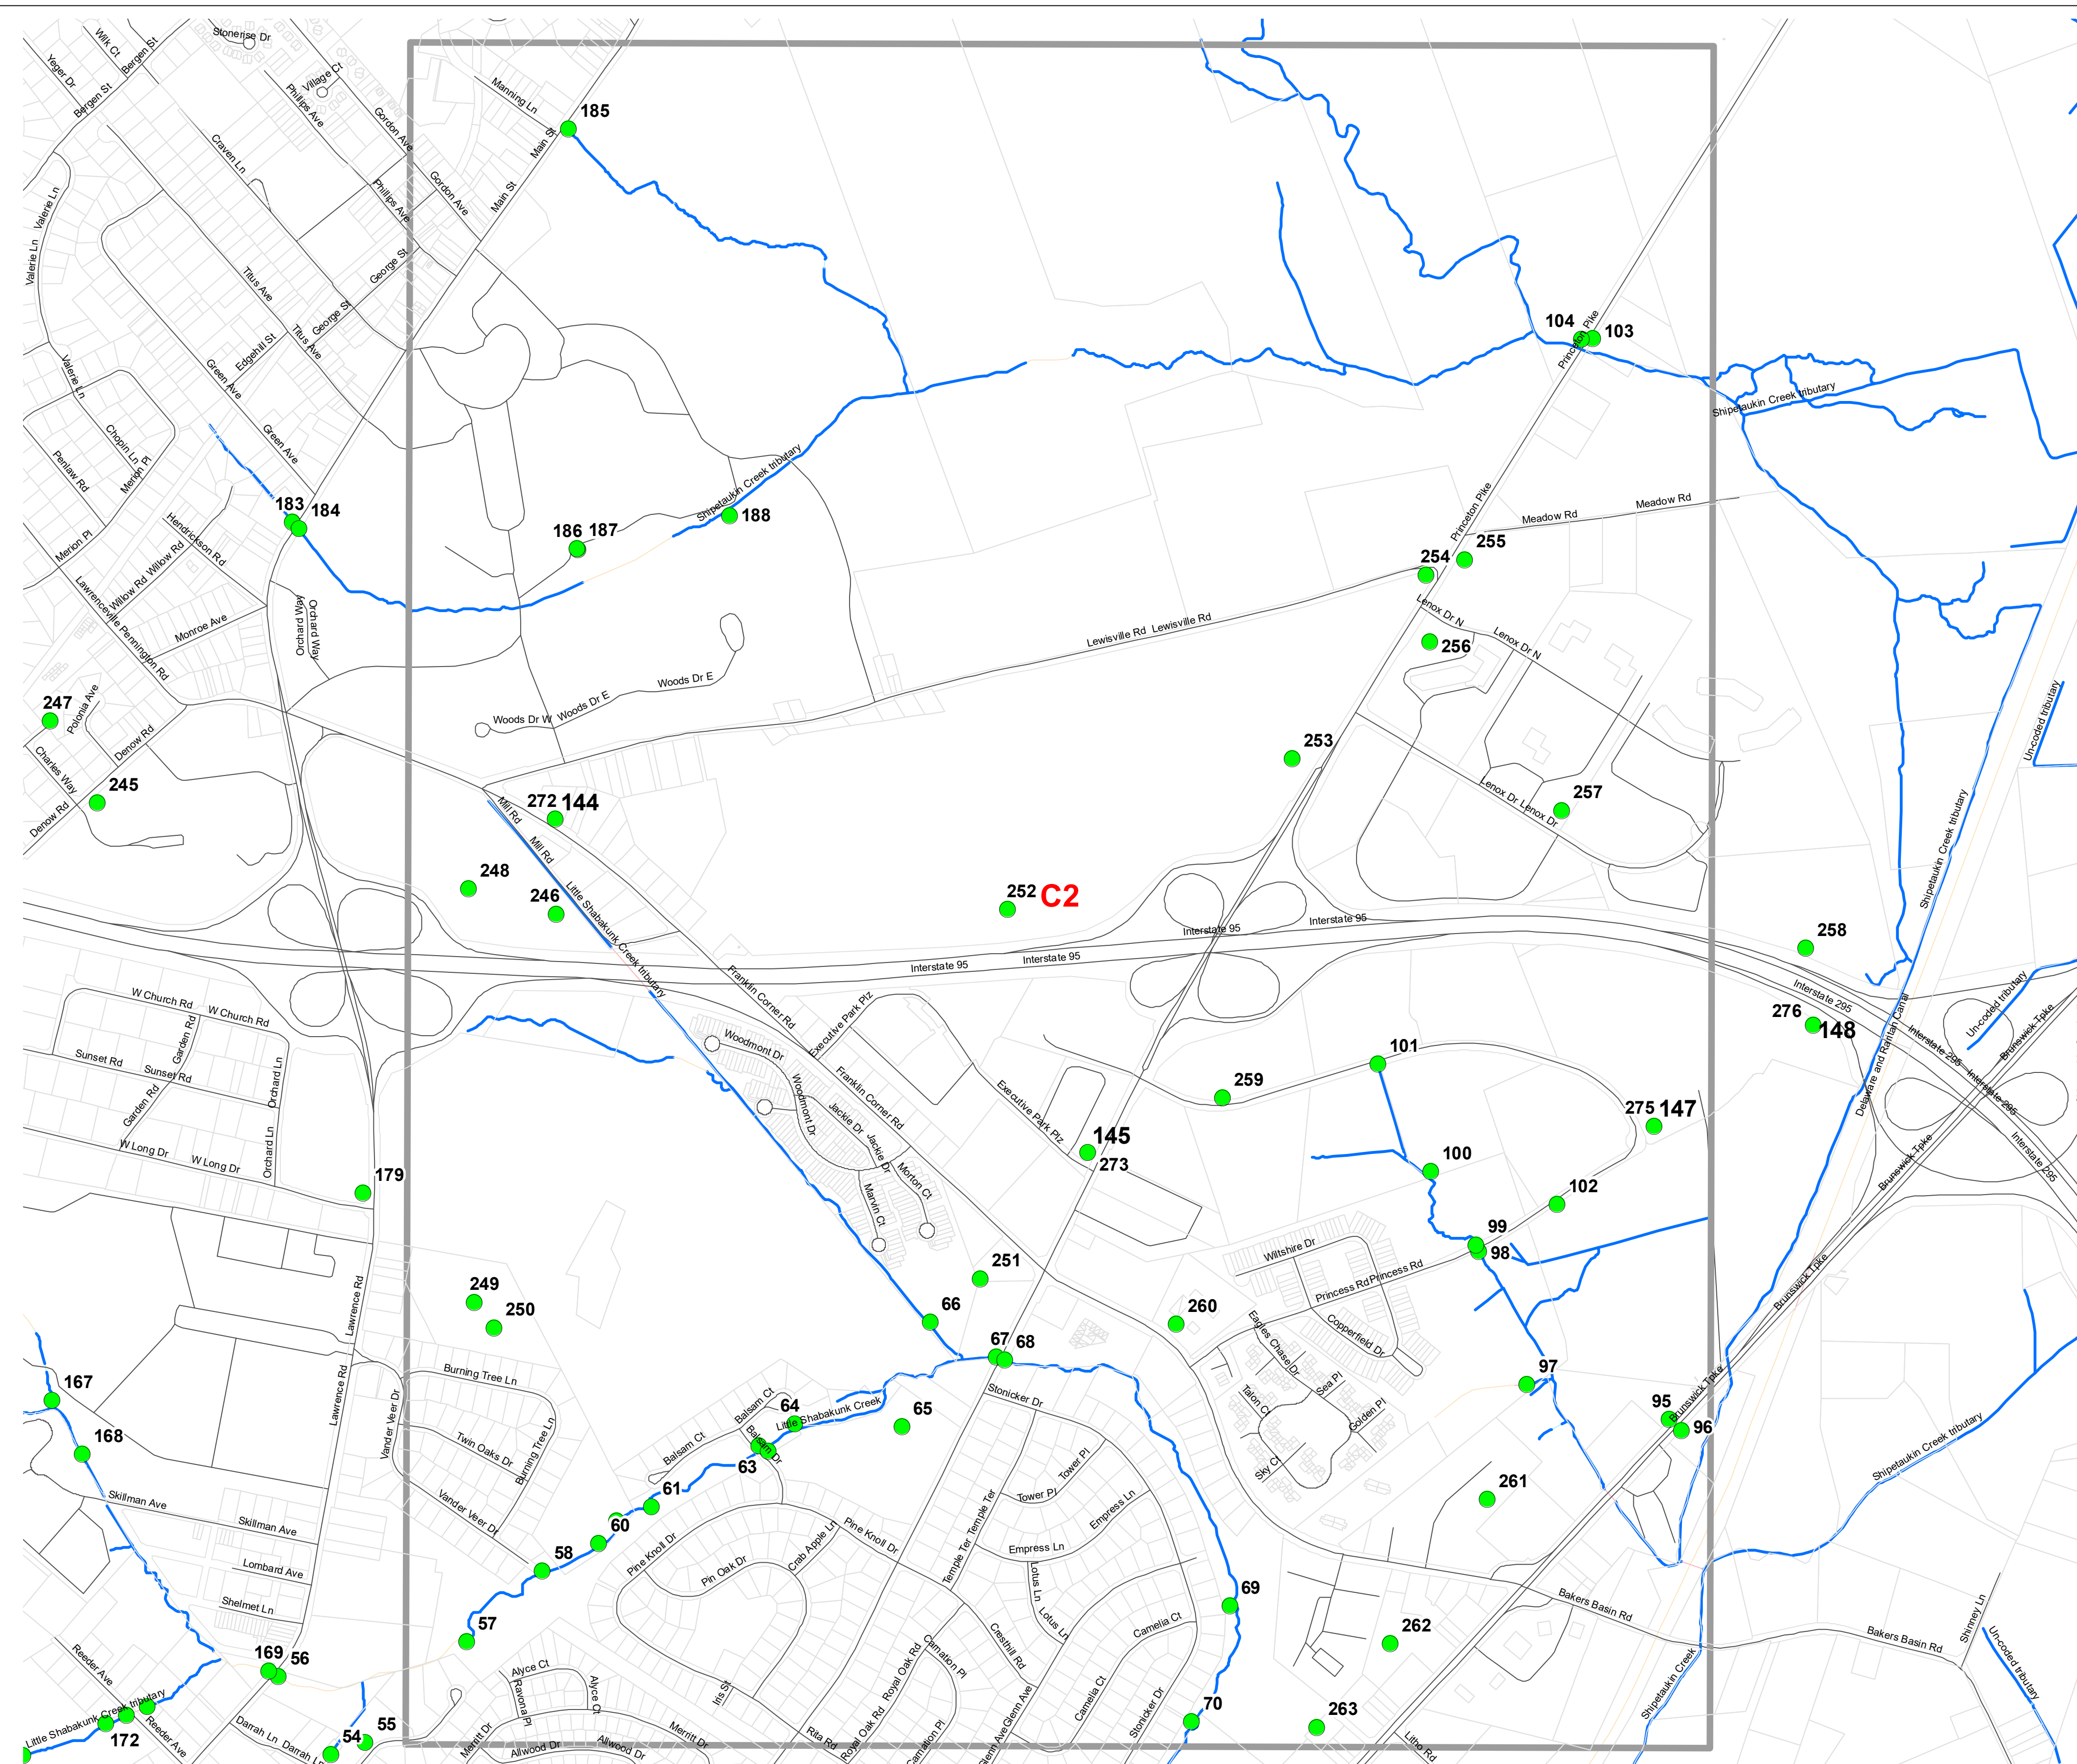

November 2020

**B2**

0.5  
Miles

**OUTFALL LOCATION MAP  
LAWRENCE TOWNSHIP  
MERCER COUNTY, NEW JERSEY**

November 2020

**B3**

0.5 Miles

**OUTFALL LOCATION MAP  
LAWRENCE TOWNSHIP  
MERCER COUNTY, NEW JERSEY**

November 2020

**B4**

0.5  
Miles

**OUTFALL LOCATION MAP**  
**LAWRENCE TOWNSHIP**  
**MERCER COUNTY, NEW JERSEY**

November 2020

**C1**

0.5  
Miles

**OUTFALL LOCATION MAP  
LAWRENCE TOWNSHIP  
MERCER COUNTY, NEW JERSEY**

November 2020

**C2**

0.5  
Miles

**OUTFALL LOCATION MAP  
LAWRENCE TOWNSHIP  
MERCER COUNTY, NEW JERSEY**

November 2020

**C3**

**OUTFALL LOCATION MAP  
LAWRENCE TOWNSHIP  
MERCER COUNTY, NEW JERSEY**

November 2020

**D2**

0.5  
Miles

**OUTFALL LOCATION MAP**  
**LAWRENCE TOWNSHIP**  
**MERCER COUNTY, NEW JERSEY**

November 2020

**D3**

D4

0.5  
Miles

OUTFALL LOCATION MAP  
LAWRENCE TOWNSHIP  
MERCER COUNTY, NEW JERSEY