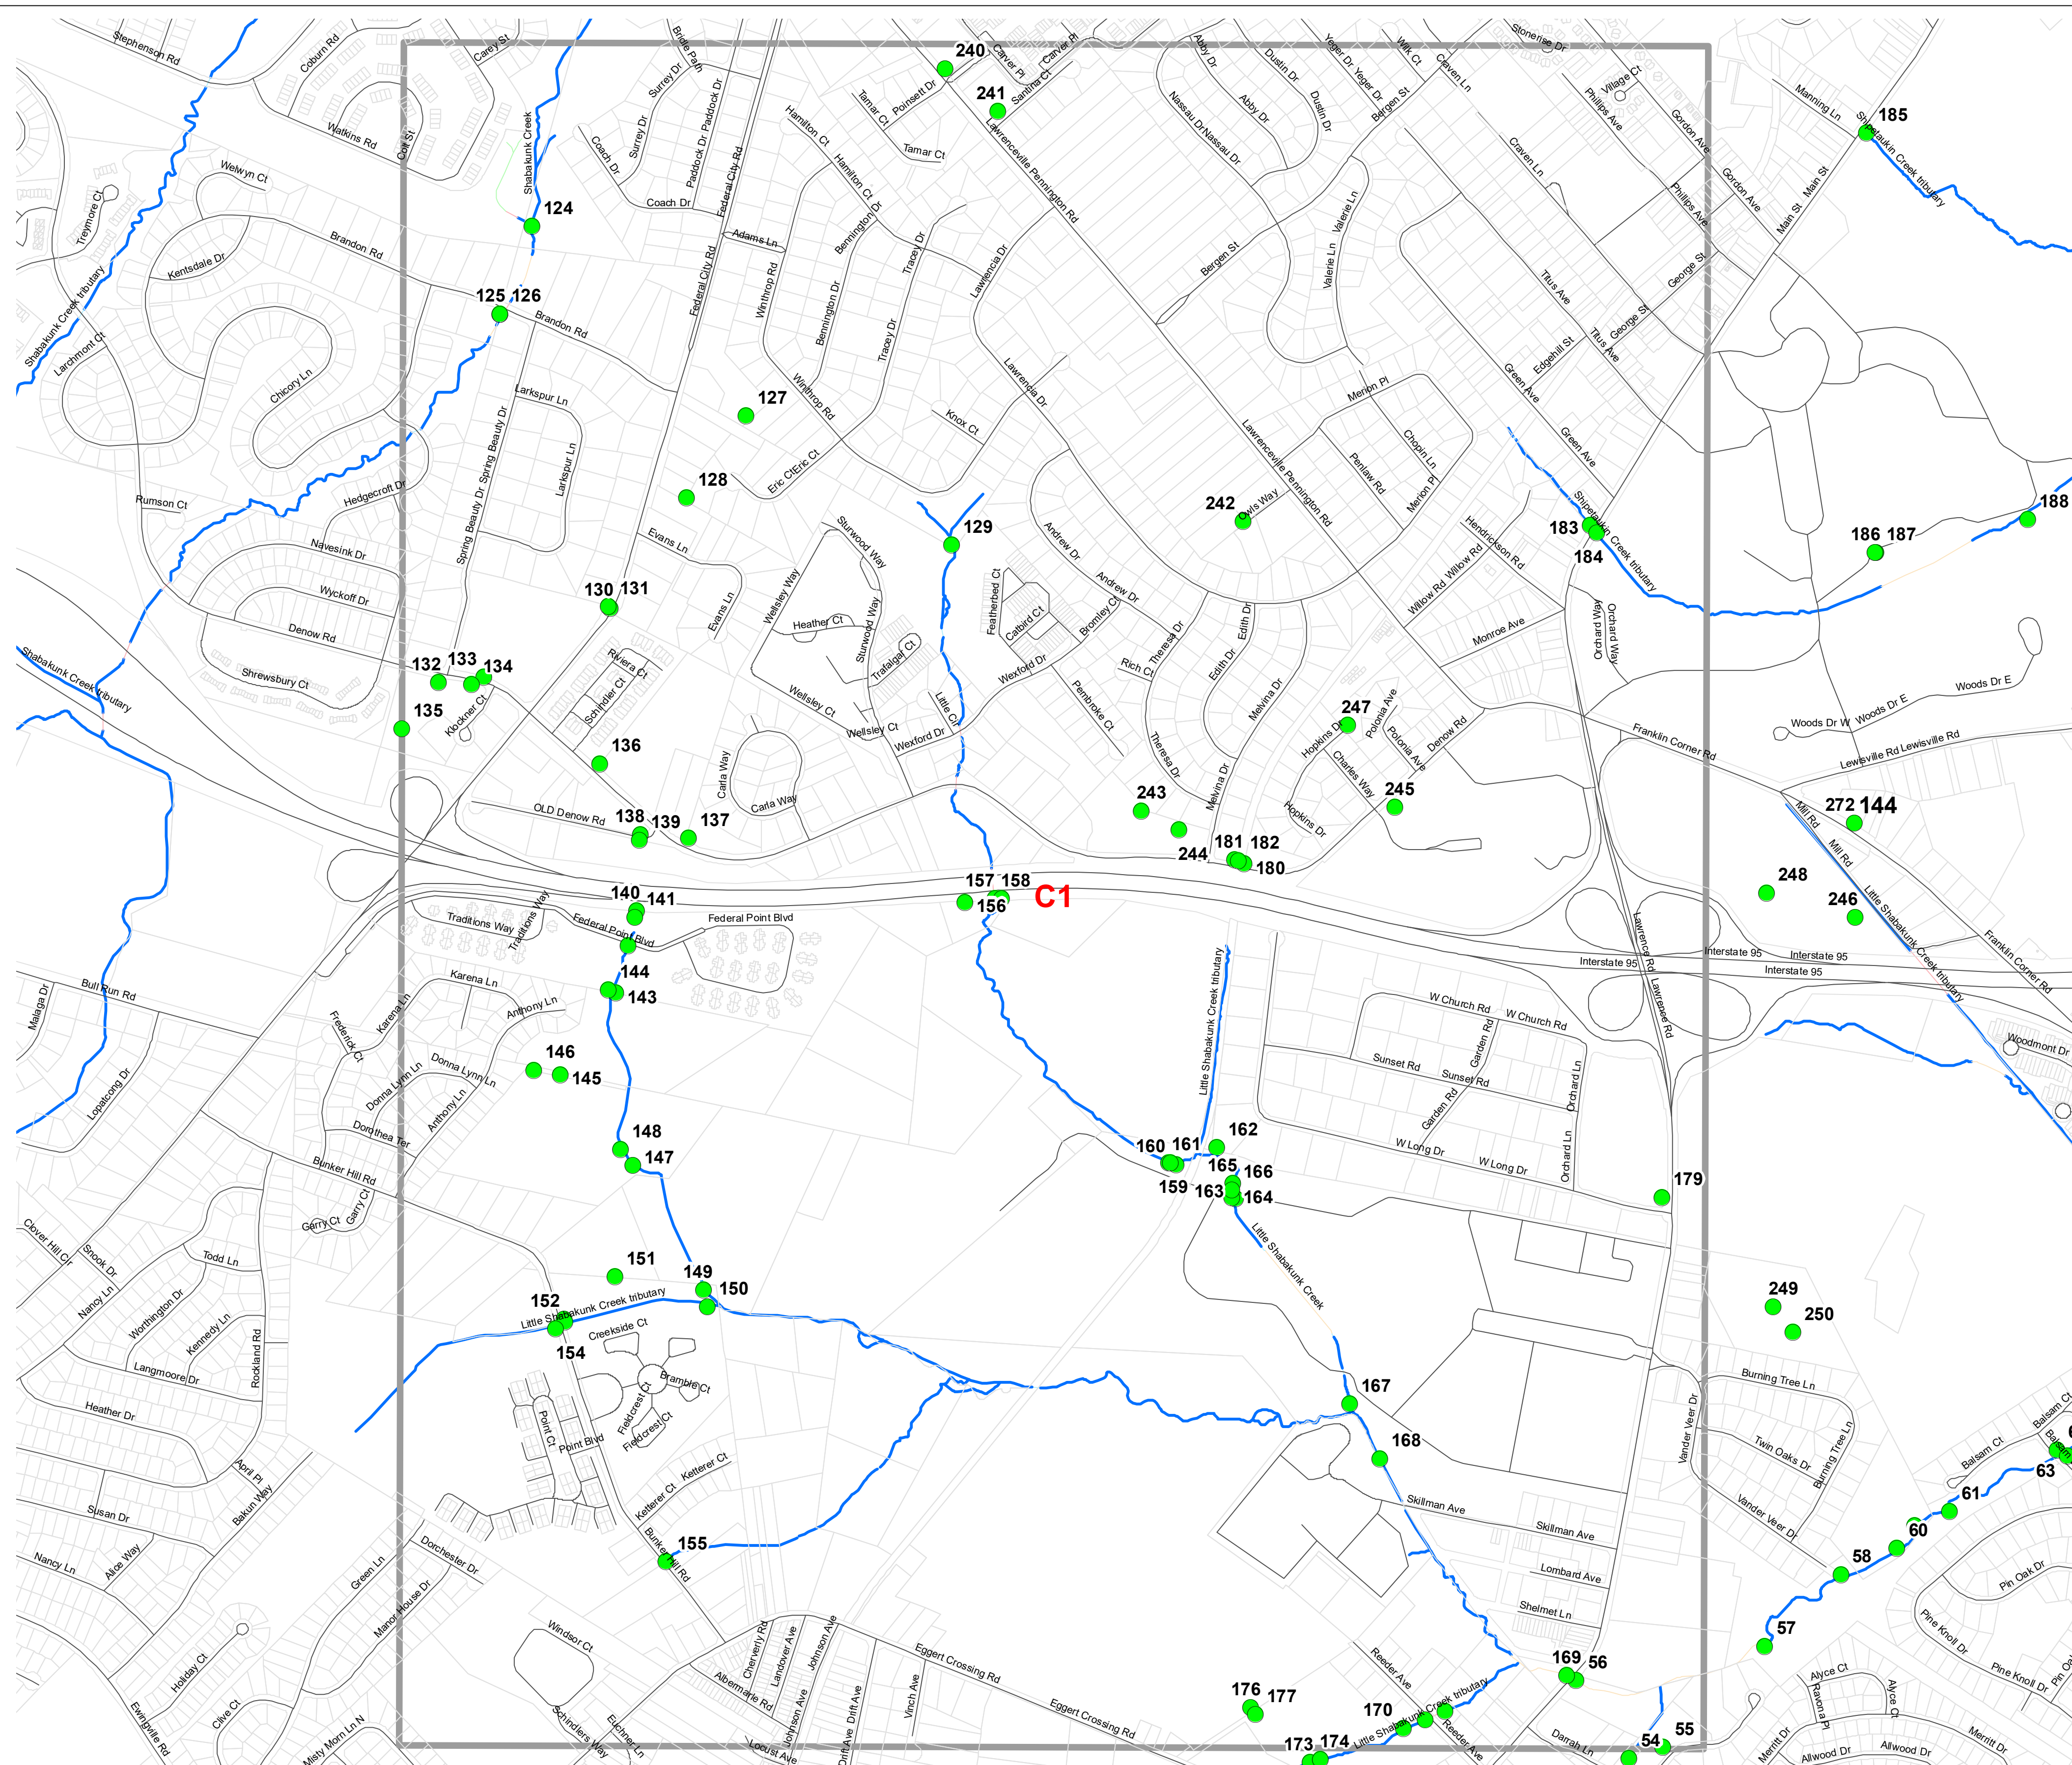

OUTFALL LOCATION MAP  
 LAWRENCE TOWNSHIP  
 MERCER COUNTY, NEW JERSEY

November 2020

INDEX MAP

0.5  
Miles

**OUTFALL LOCATION MAP**  
**LAWRENCE TOWNSHIP**  
**MERCER COUNTY, NEW JERSEY**

November 2020

**A1**

November 2020

**A4**

0.5  
Miles

**OUTFALL LOCATION MAP  
LAWRENCE TOWNSHIP  
MERCER COUNTY, NEW JERSEY**

November 2020

**B1**

0.5 Miles

**OUTFALL LOCATION MAP  
LAWRENCE TOWNSHIP  
MERCER COUNTY, NEW JERSEY**

November 2020

**B2**

0.5  
Miles

**OUTFALL LOCATION MAP  
LAWRENCE TOWNSHIP  
MERCER COUNTY, NEW JERSEY**

November 2020

**B3**

0.5 Miles

**OUTFALL LOCATION MAP  
LAWRENCE TOWNSHIP  
MERCER COUNTY, NEW JERSEY**

November 2020

**B4**

0.5  
Miles

**OUTFALL LOCATION MAP**  
**LAWRENCE TOWNSHIP**  
**MERCER COUNTY, NEW JERSEY**

November 2020

**C1**

0.5  
Miles

**OUTFALL LOCATION MAP  
LAWRENCE TOWNSHIP  
MERCER COUNTY, NEW JERSEY**