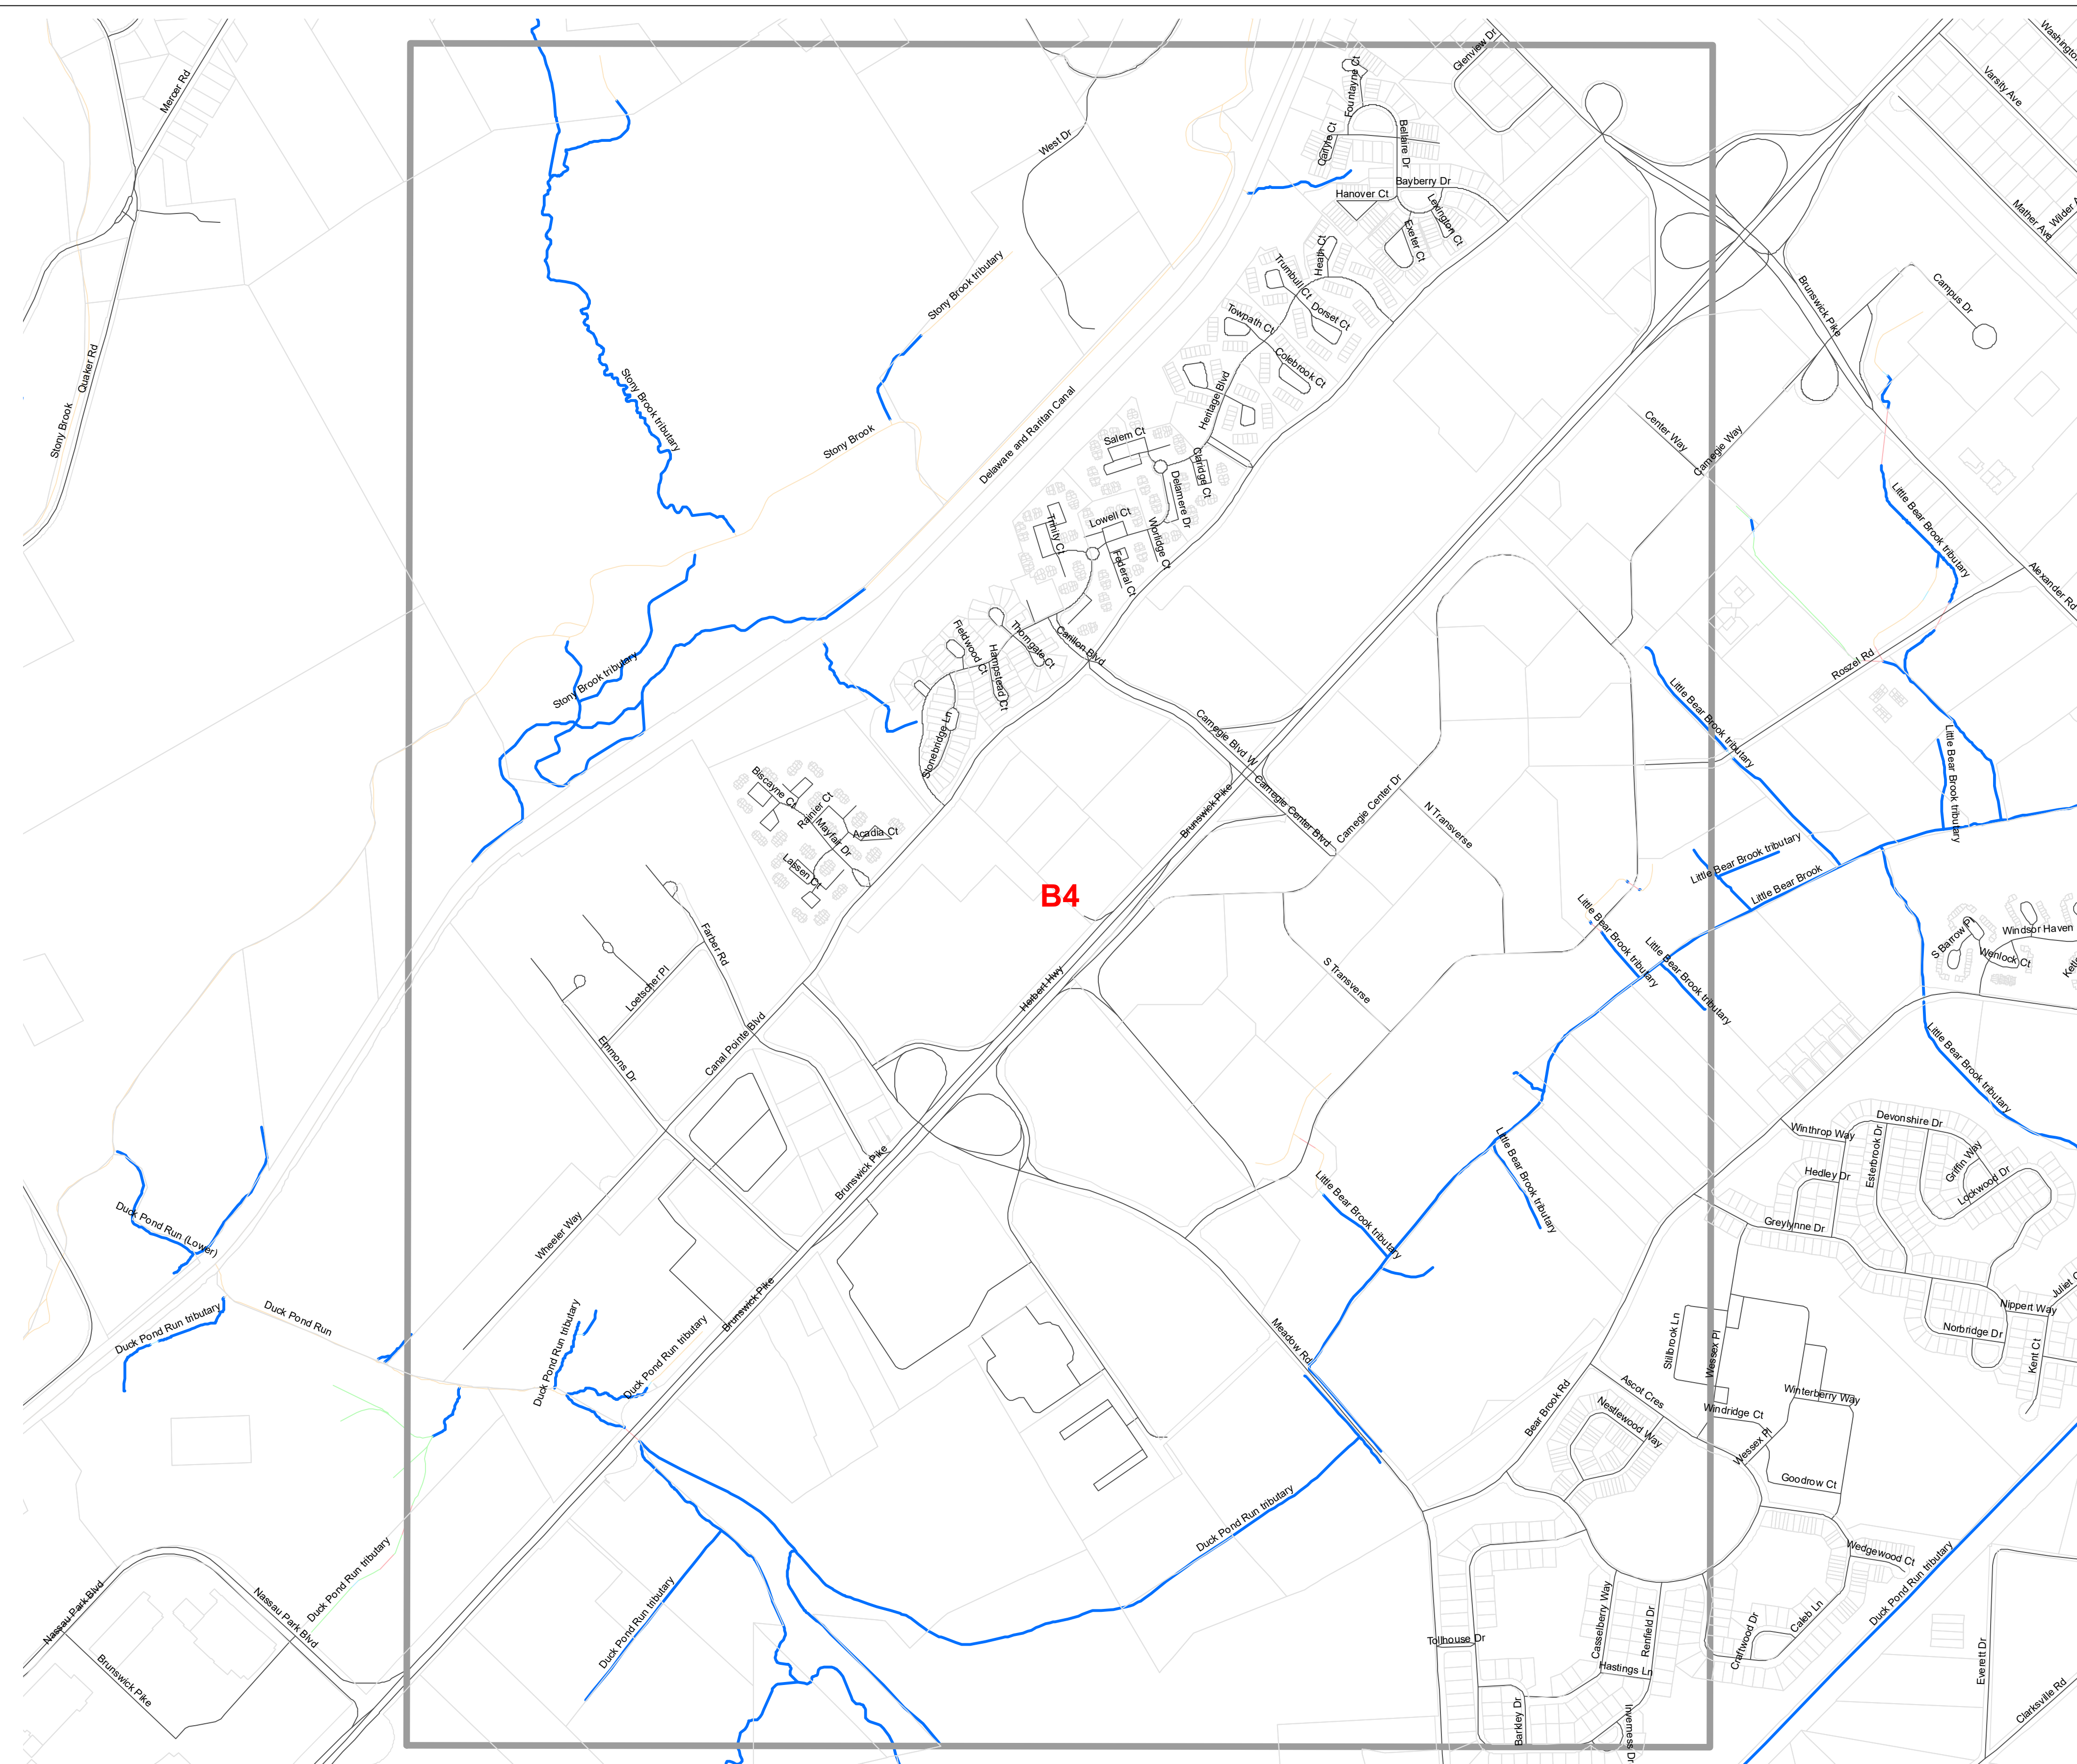

OUTFALL LOCATION MAP  
 LAWRENCE TOWNSHIP  
 MERCER COUNTY, NEW JERSEY

November 2020

INDEX MAP

0.5  
Miles

**OUTFALL LOCATION MAP**  
**LAWRENCE TOWNSHIP**  
**MERCER COUNTY, NEW JERSEY**

November 2020

**A1**

November 2020

**A4**

0.5  
Miles

**OUTFALL LOCATION MAP  
LAWRENCE TOWNSHIP  
MERCER COUNTY, NEW JERSEY**

November 2020

**B1**

0.5 Miles

**OUTFALL LOCATION MAP  
LAWRENCE TOWNSHIP  
MERCER COUNTY, NEW JERSEY**

November 2020

**B2**

0.5  
Miles

**OUTFALL LOCATION MAP  
LAWRENCE TOWNSHIP  
MERCER COUNTY, NEW JERSEY**

November 2020

**B3**

0.5 Miles

**OUTFALL LOCATION MAP  
LAWRENCE TOWNSHIP  
MERCER COUNTY, NEW JERSEY**

November 2020

**B4**

0.5  
Miles

**OUTFALL LOCATION MAP**  
**LAWRENCE TOWNSHIP**  
**MERCER COUNTY, NEW JERSEY**

November 2020

**C1**

0.5  
Miles

**OUTFALL LOCATION MAP  
LAWRENCE TOWNSHIP  
MERCER COUNTY, NEW JERSEY**