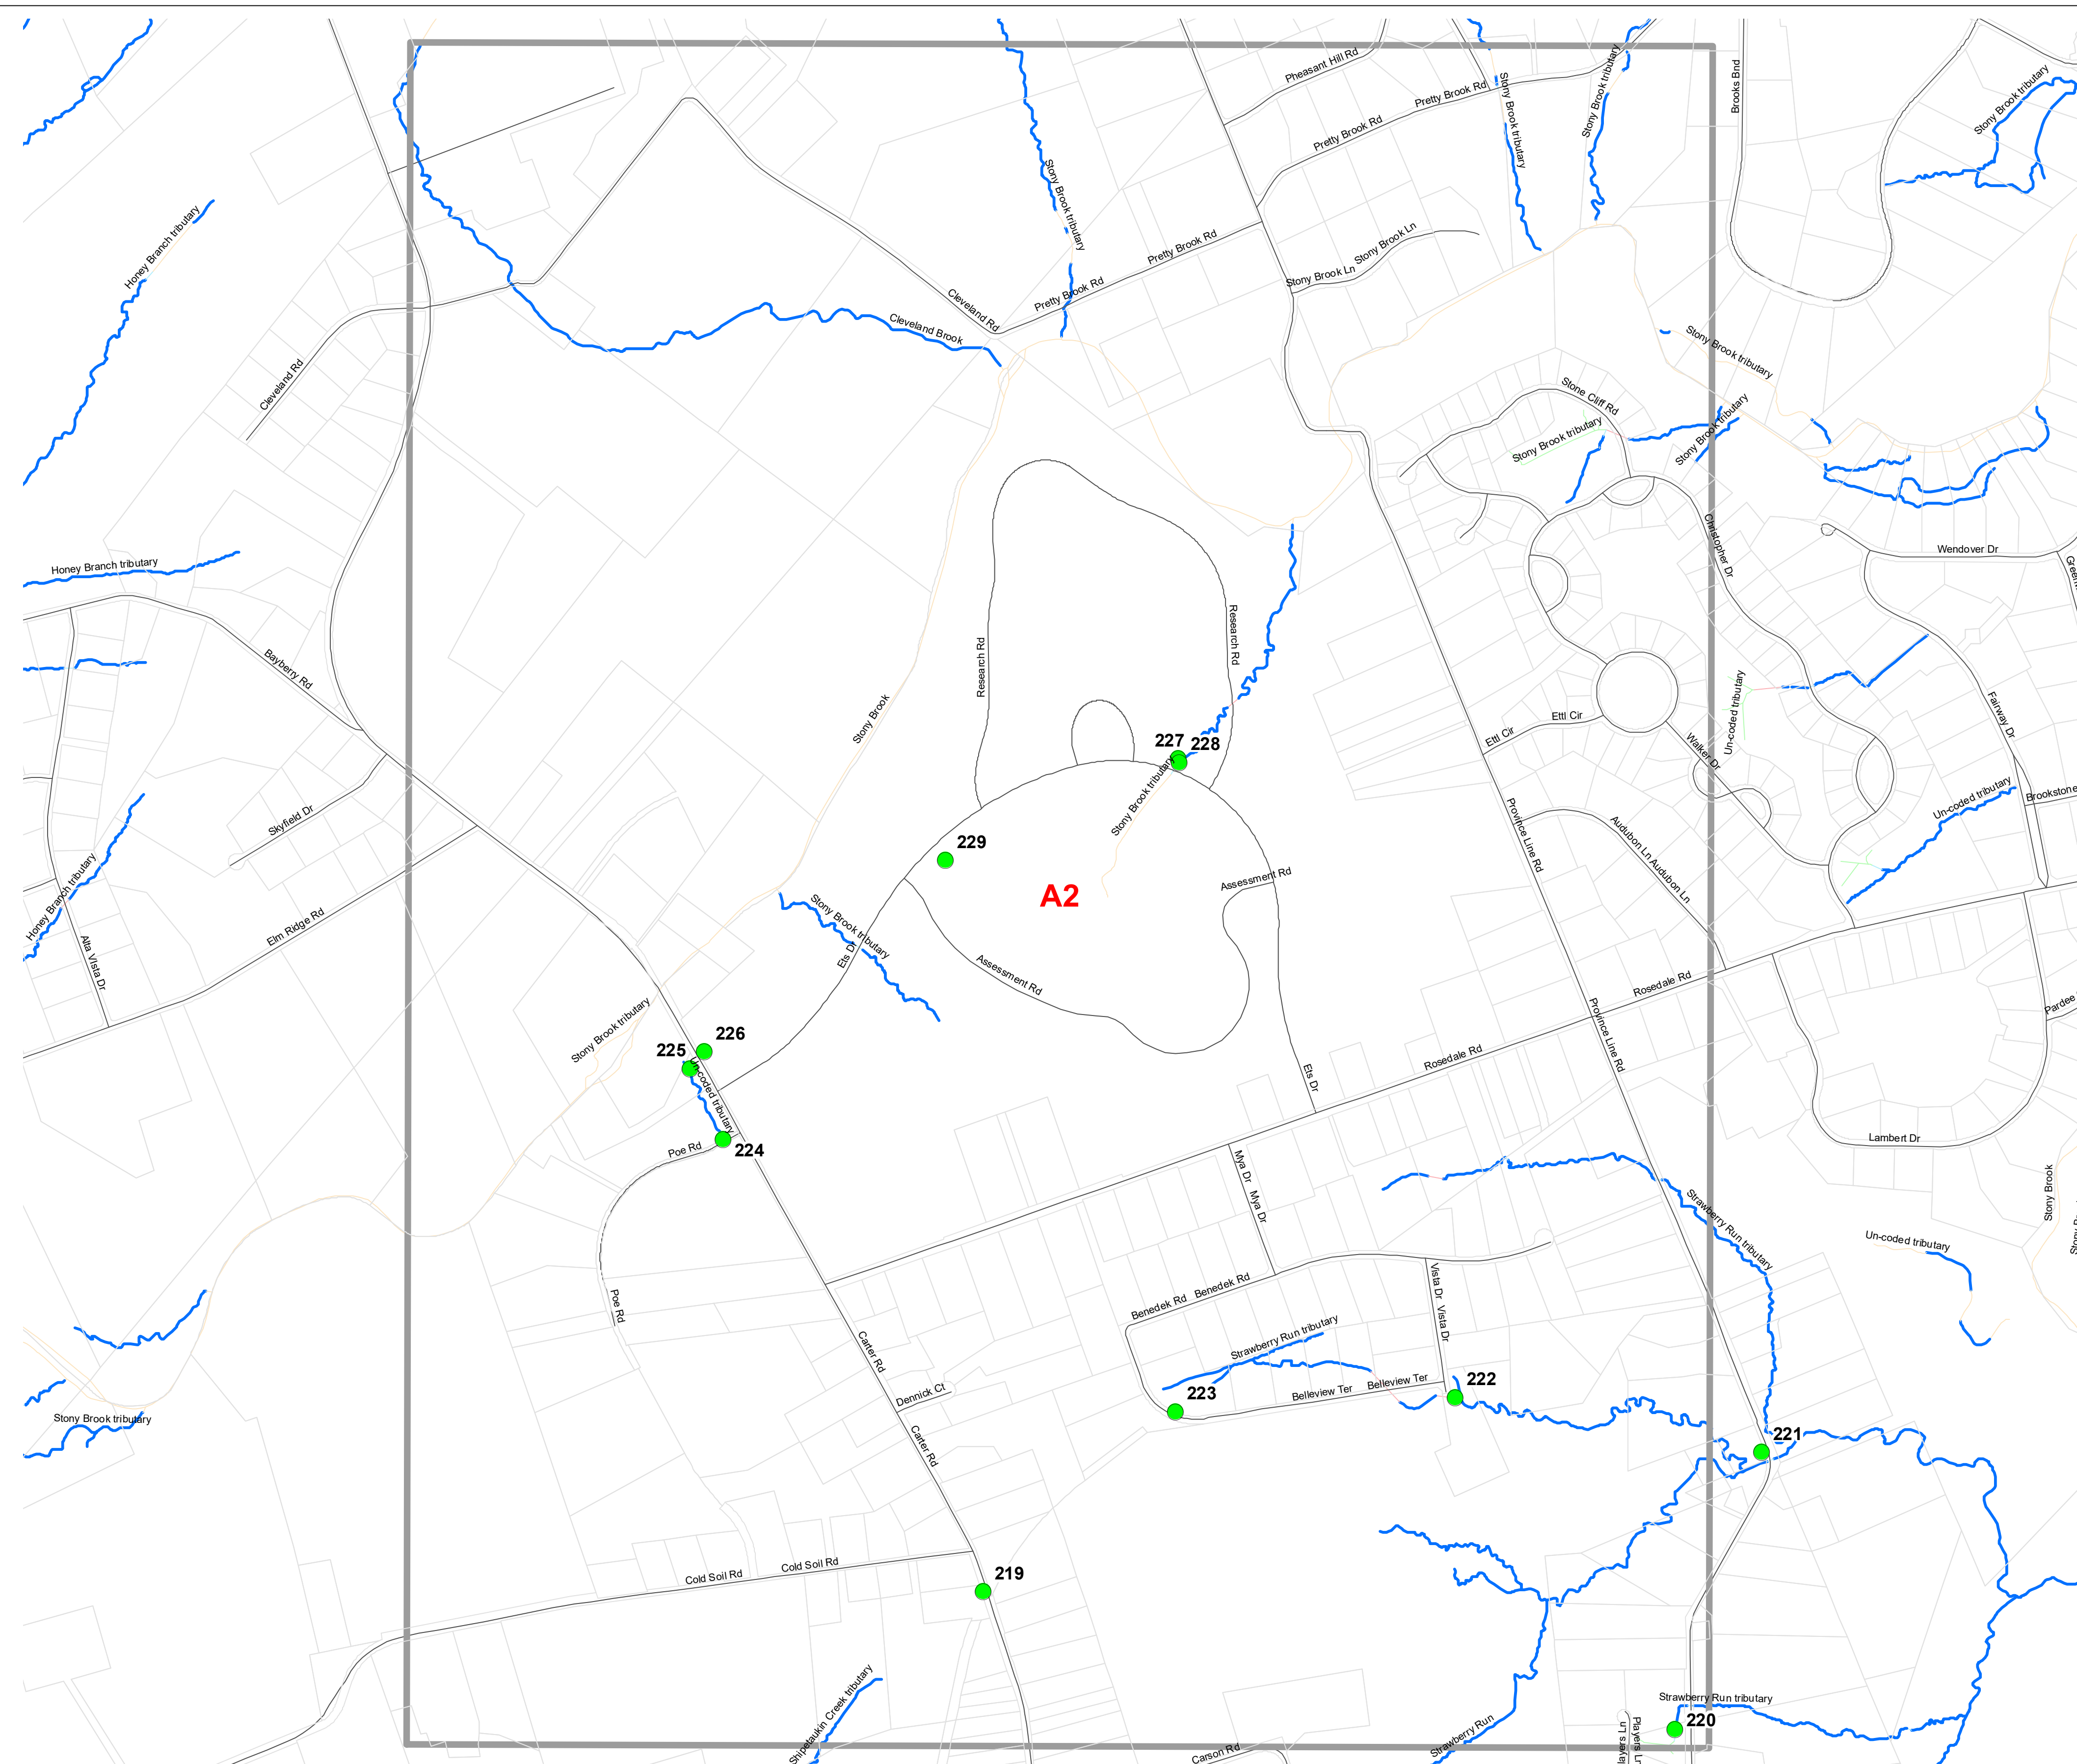

OUTFALL LOCATION MAP  
 LAWRENCE TOWNSHIP  
 MERCER COUNTY, NEW JERSEY

November 2020

INDEX MAP

0.5  
Miles

**OUTFALL LOCATION MAP**  
**LAWRENCE TOWNSHIP**  
**MERCER COUNTY, NEW JERSEY**

November 2020

**A1**

0.5  
Miles

**OUTFALL LOCATION MAP  
LAWRENCE TOWNSHIP  
MERCER COUNTY, NEW JERSEY**

November 2020

**A2**

**OUTFALL LOCATION MAP  
LAWRENCE TOWNSHIP  
MERCER COUNTY, NEW JERSEY**

November 2020

**A3**

**OUTFALL LOCATION MAP**  
**LAWRENCE TOWNSHIP**  
**MERCER COUNTY, NEW JERSEY**

November 2020

**A4**

0.5  
Miles

**OUTFALL LOCATION MAP  
LAWRENCE TOWNSHIP  
MERCER COUNTY, NEW JERSEY**

November 2020

**B1**

0.5 Miles

**OUTFALL LOCATION MAP  
LAWRENCE TOWNSHIP  
MERCER COUNTY, NEW JERSEY**

November 2020

**B2**

0.5  
Miles

**OUTFALL LOCATION MAP  
LAWRENCE TOWNSHIP  
MERCER COUNTY, NEW JERSEY**

November 2020

**B3**

0.5 Miles

**OUTFALL LOCATION MAP  
LAWRENCE TOWNSHIP  
MERCER COUNTY, NEW JERSEY**