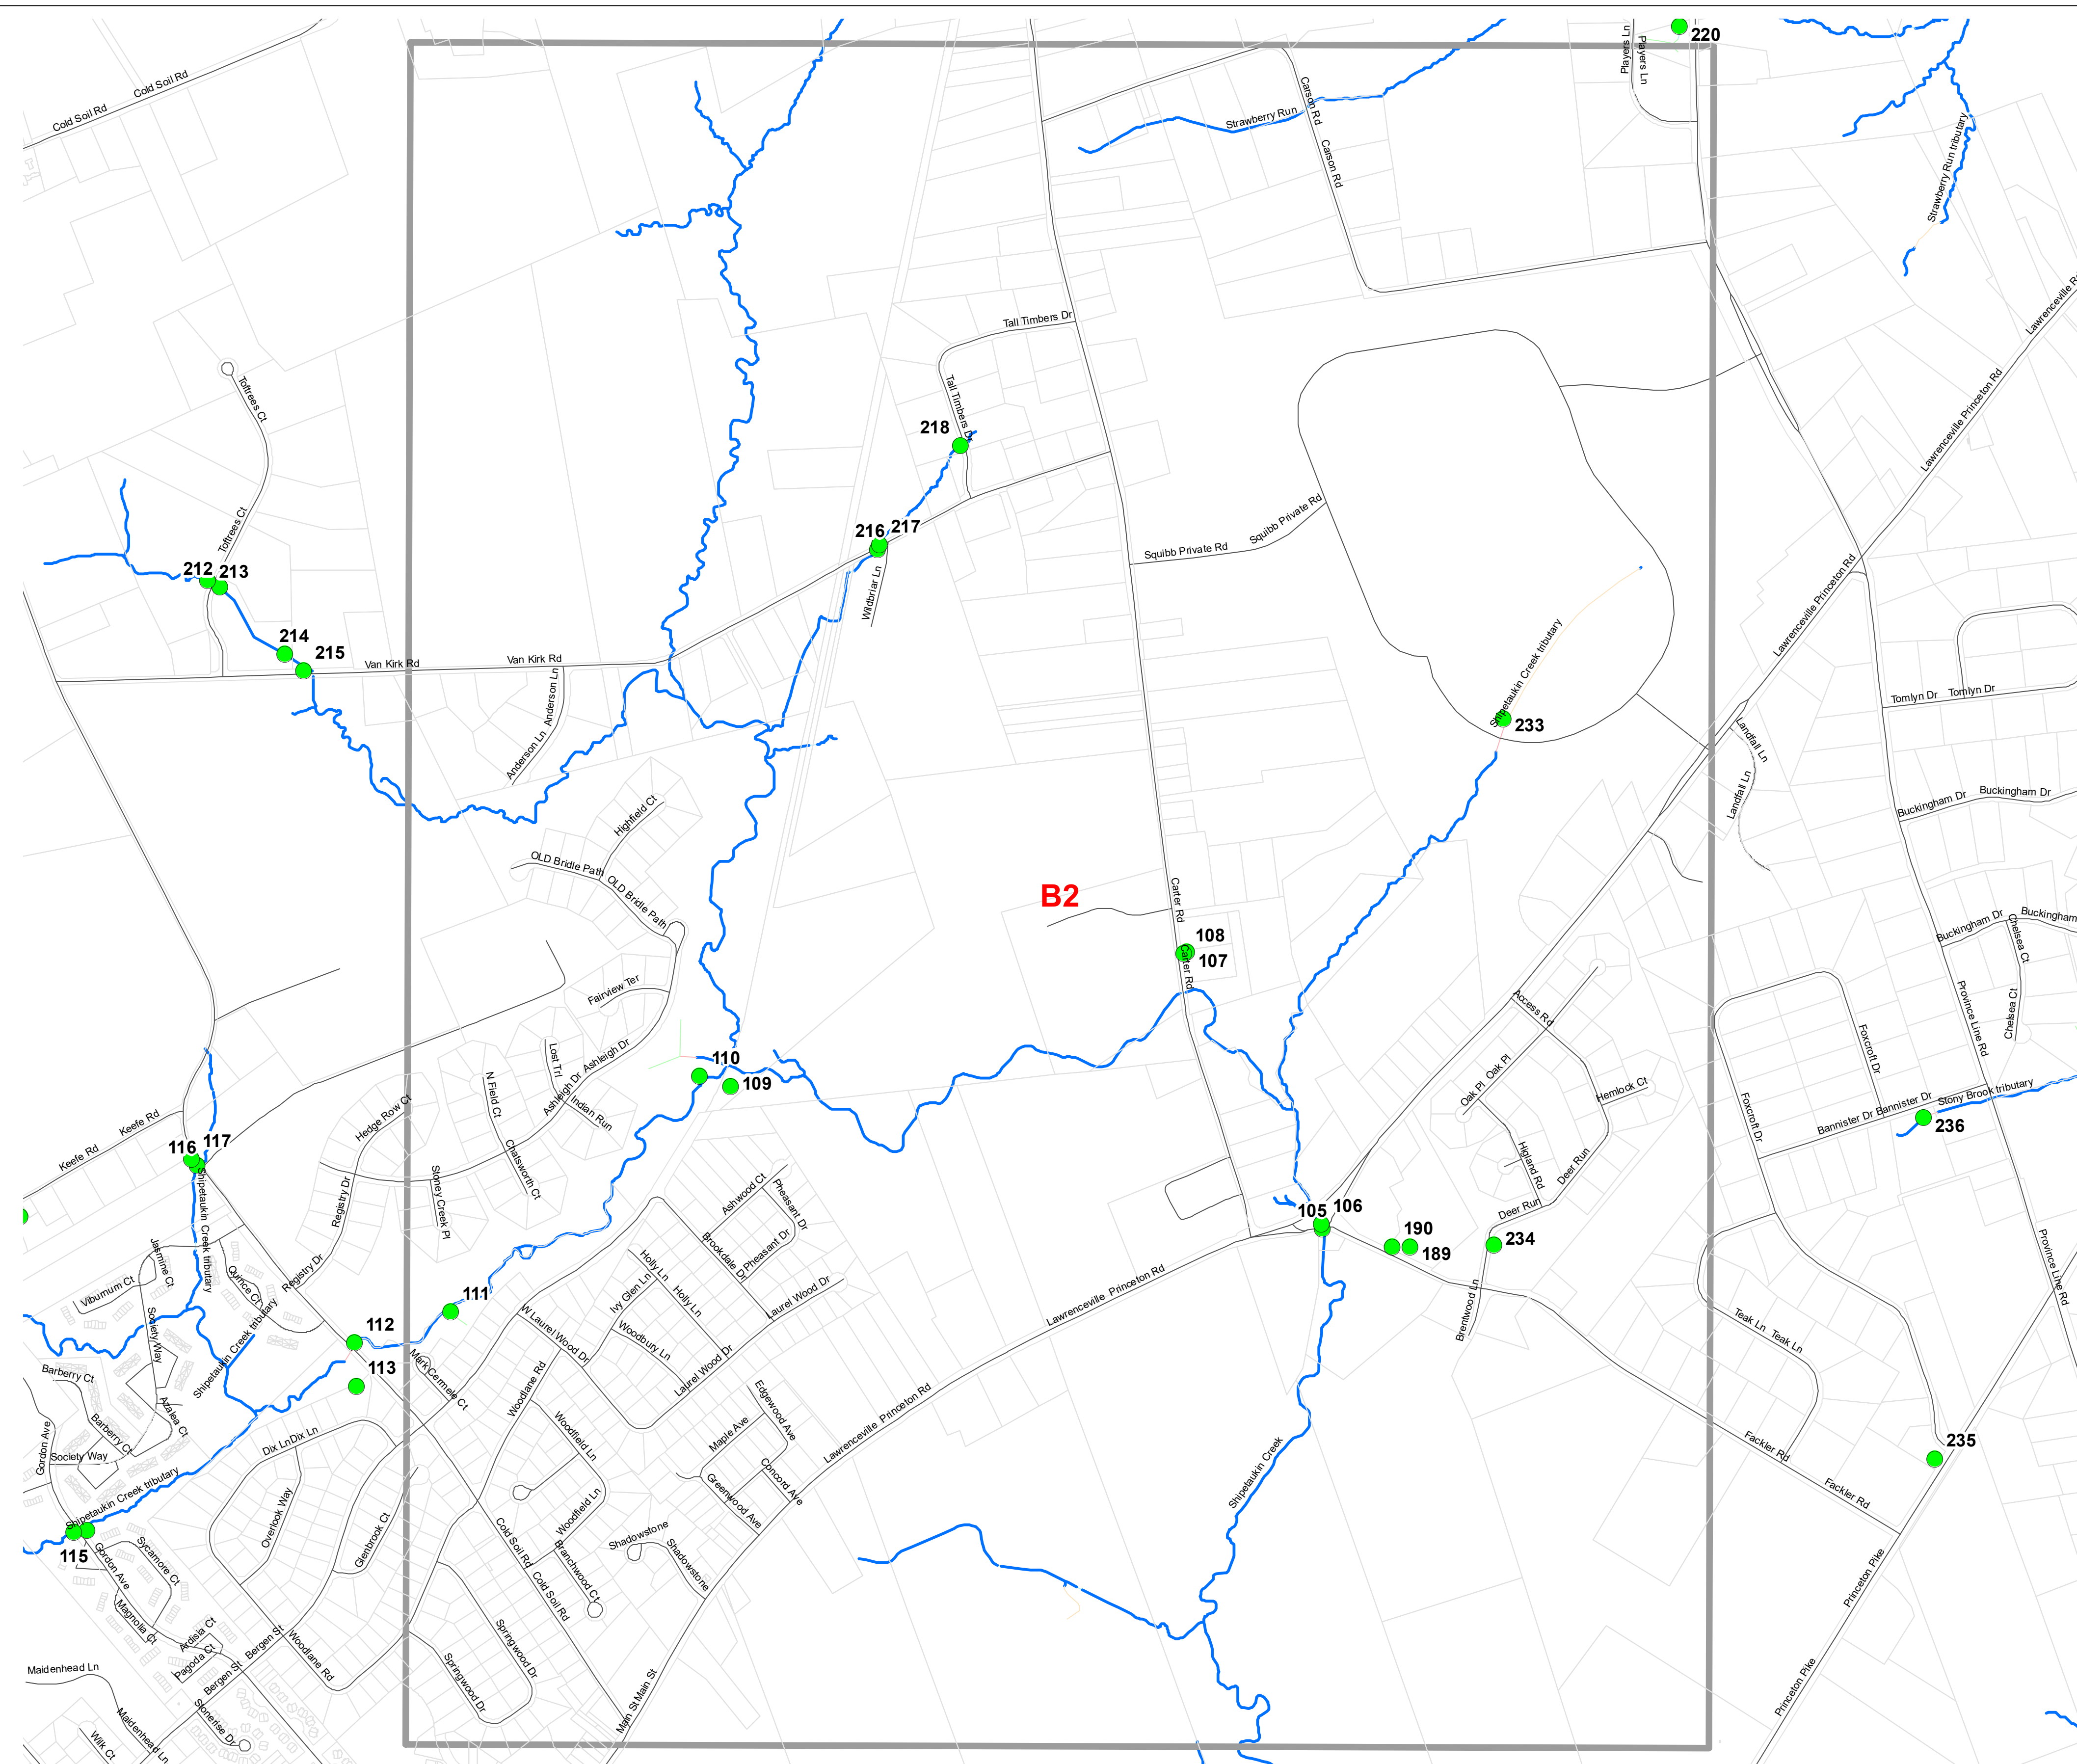

OUTFALL LOCATION MAP  
 LAWRENCE TOWNSHIP  
 MERCER COUNTY, NEW JERSEY

November 2020

INDEX MAP

0.5  
Miles

**OUTFALL LOCATION MAP**  
**LAWRENCE TOWNSHIP**  
**MERCER COUNTY, NEW JERSEY**

November 2020

**A1**

0.5  
Miles

**OUTFALL LOCATION MAP  
LAWRENCE TOWNSHIP  
MERCER COUNTY, NEW JERSEY**

November 2020

**A2**

**OUTFALL LOCATION MAP  
LAWRENCE TOWNSHIP  
MERCER COUNTY, NEW JERSEY**

November 2020

**A3**

**OUTFALL LOCATION MAP**  
**LAWRENCE TOWNSHIP**  
**MERCER COUNTY, NEW JERSEY**

November 2020

**A4**

0.5  
Miles

**OUTFALL LOCATION MAP  
LAWRENCE TOWNSHIP  
MERCER COUNTY, NEW JERSEY**

November 2020

**B1**

0.5 Miles

**OUTFALL LOCATION MAP  
LAWRENCE TOWNSHIP  
MERCER COUNTY, NEW JERSEY**

November 2020

**B2**

0.5  
Miles

**OUTFALL LOCATION MAP  
LAWRENCE TOWNSHIP  
MERCER COUNTY, NEW JERSEY**

November 2020

**B3**

0.5 Miles

**OUTFALL LOCATION MAP  
LAWRENCE TOWNSHIP  
MERCER COUNTY, NEW JERSEY**