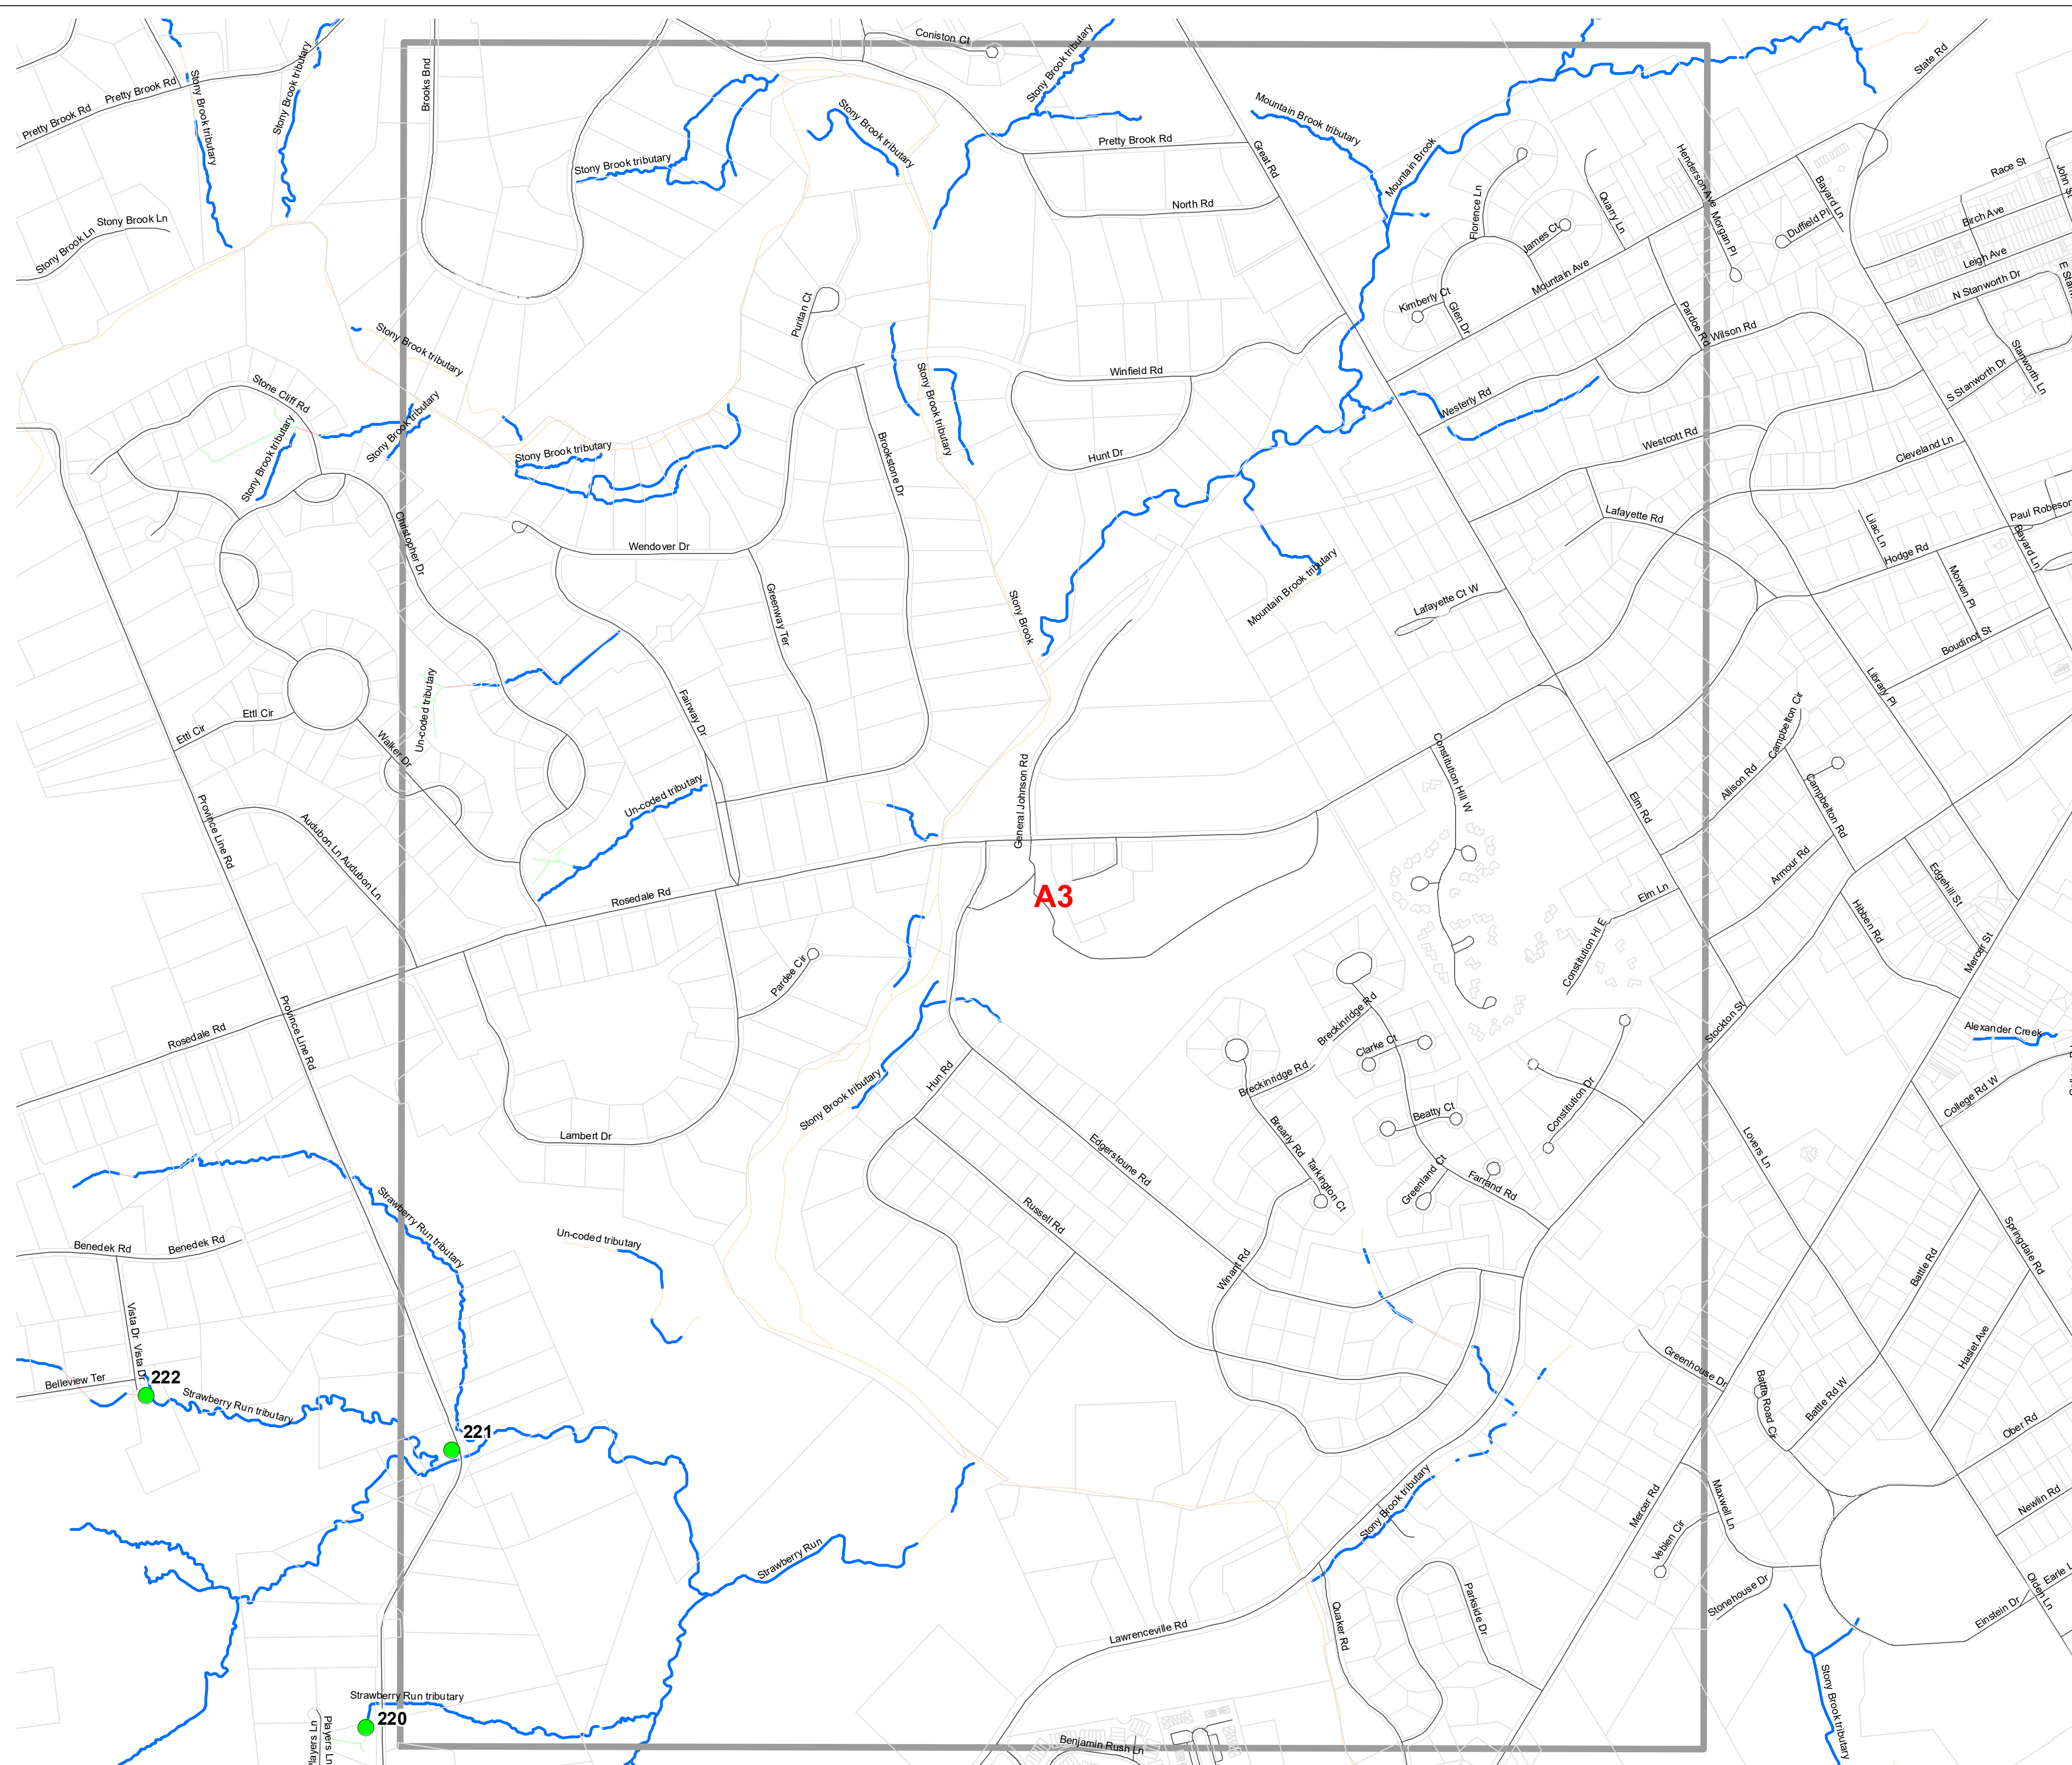

OUTFALL LOCATION MAP  
 LAWRENCE TOWNSHIP  
 MERCER COUNTY, NEW JERSEY

November 2020

INDEX MAP

0.5  
Miles

**OUTFALL LOCATION MAP**  
**LAWRENCE TOWNSHIP**  
**MERCER COUNTY, NEW JERSEY**

November 2020

**A1**

0.5  
Miles

**OUTFALL LOCATION MAP  
LAWRENCE TOWNSHIP  
MERCER COUNTY, NEW JERSEY**

November 2020

**A2**

**OUTFALL LOCATION MAP  
LAWRENCE TOWNSHIP  
MERCER COUNTY, NEW JERSEY**

November 2020

**A3**

**OUTFALL LOCATION MAP**  
**LAWRENCE TOWNSHIP**  
**MERCER COUNTY, NEW JERSEY**

November 2020

**A4**

0.5  
Miles

**OUTFALL LOCATION MAP  
LAWRENCE TOWNSHIP  
MERCER COUNTY, NEW JERSEY**

November 2020

**B1**

0.5 Miles

**OUTFALL LOCATION MAP  
LAWRENCE TOWNSHIP  
MERCER COUNTY, NEW JERSEY**

November 2020

**B2**

0.5  
Miles

**OUTFALL LOCATION MAP  
LAWRENCE TOWNSHIP  
MERCER COUNTY, NEW JERSEY**

November 2020

**B3**

0.5 Miles

**OUTFALL LOCATION MAP  
LAWRENCE TOWNSHIP  
MERCER COUNTY, NEW JERSEY**