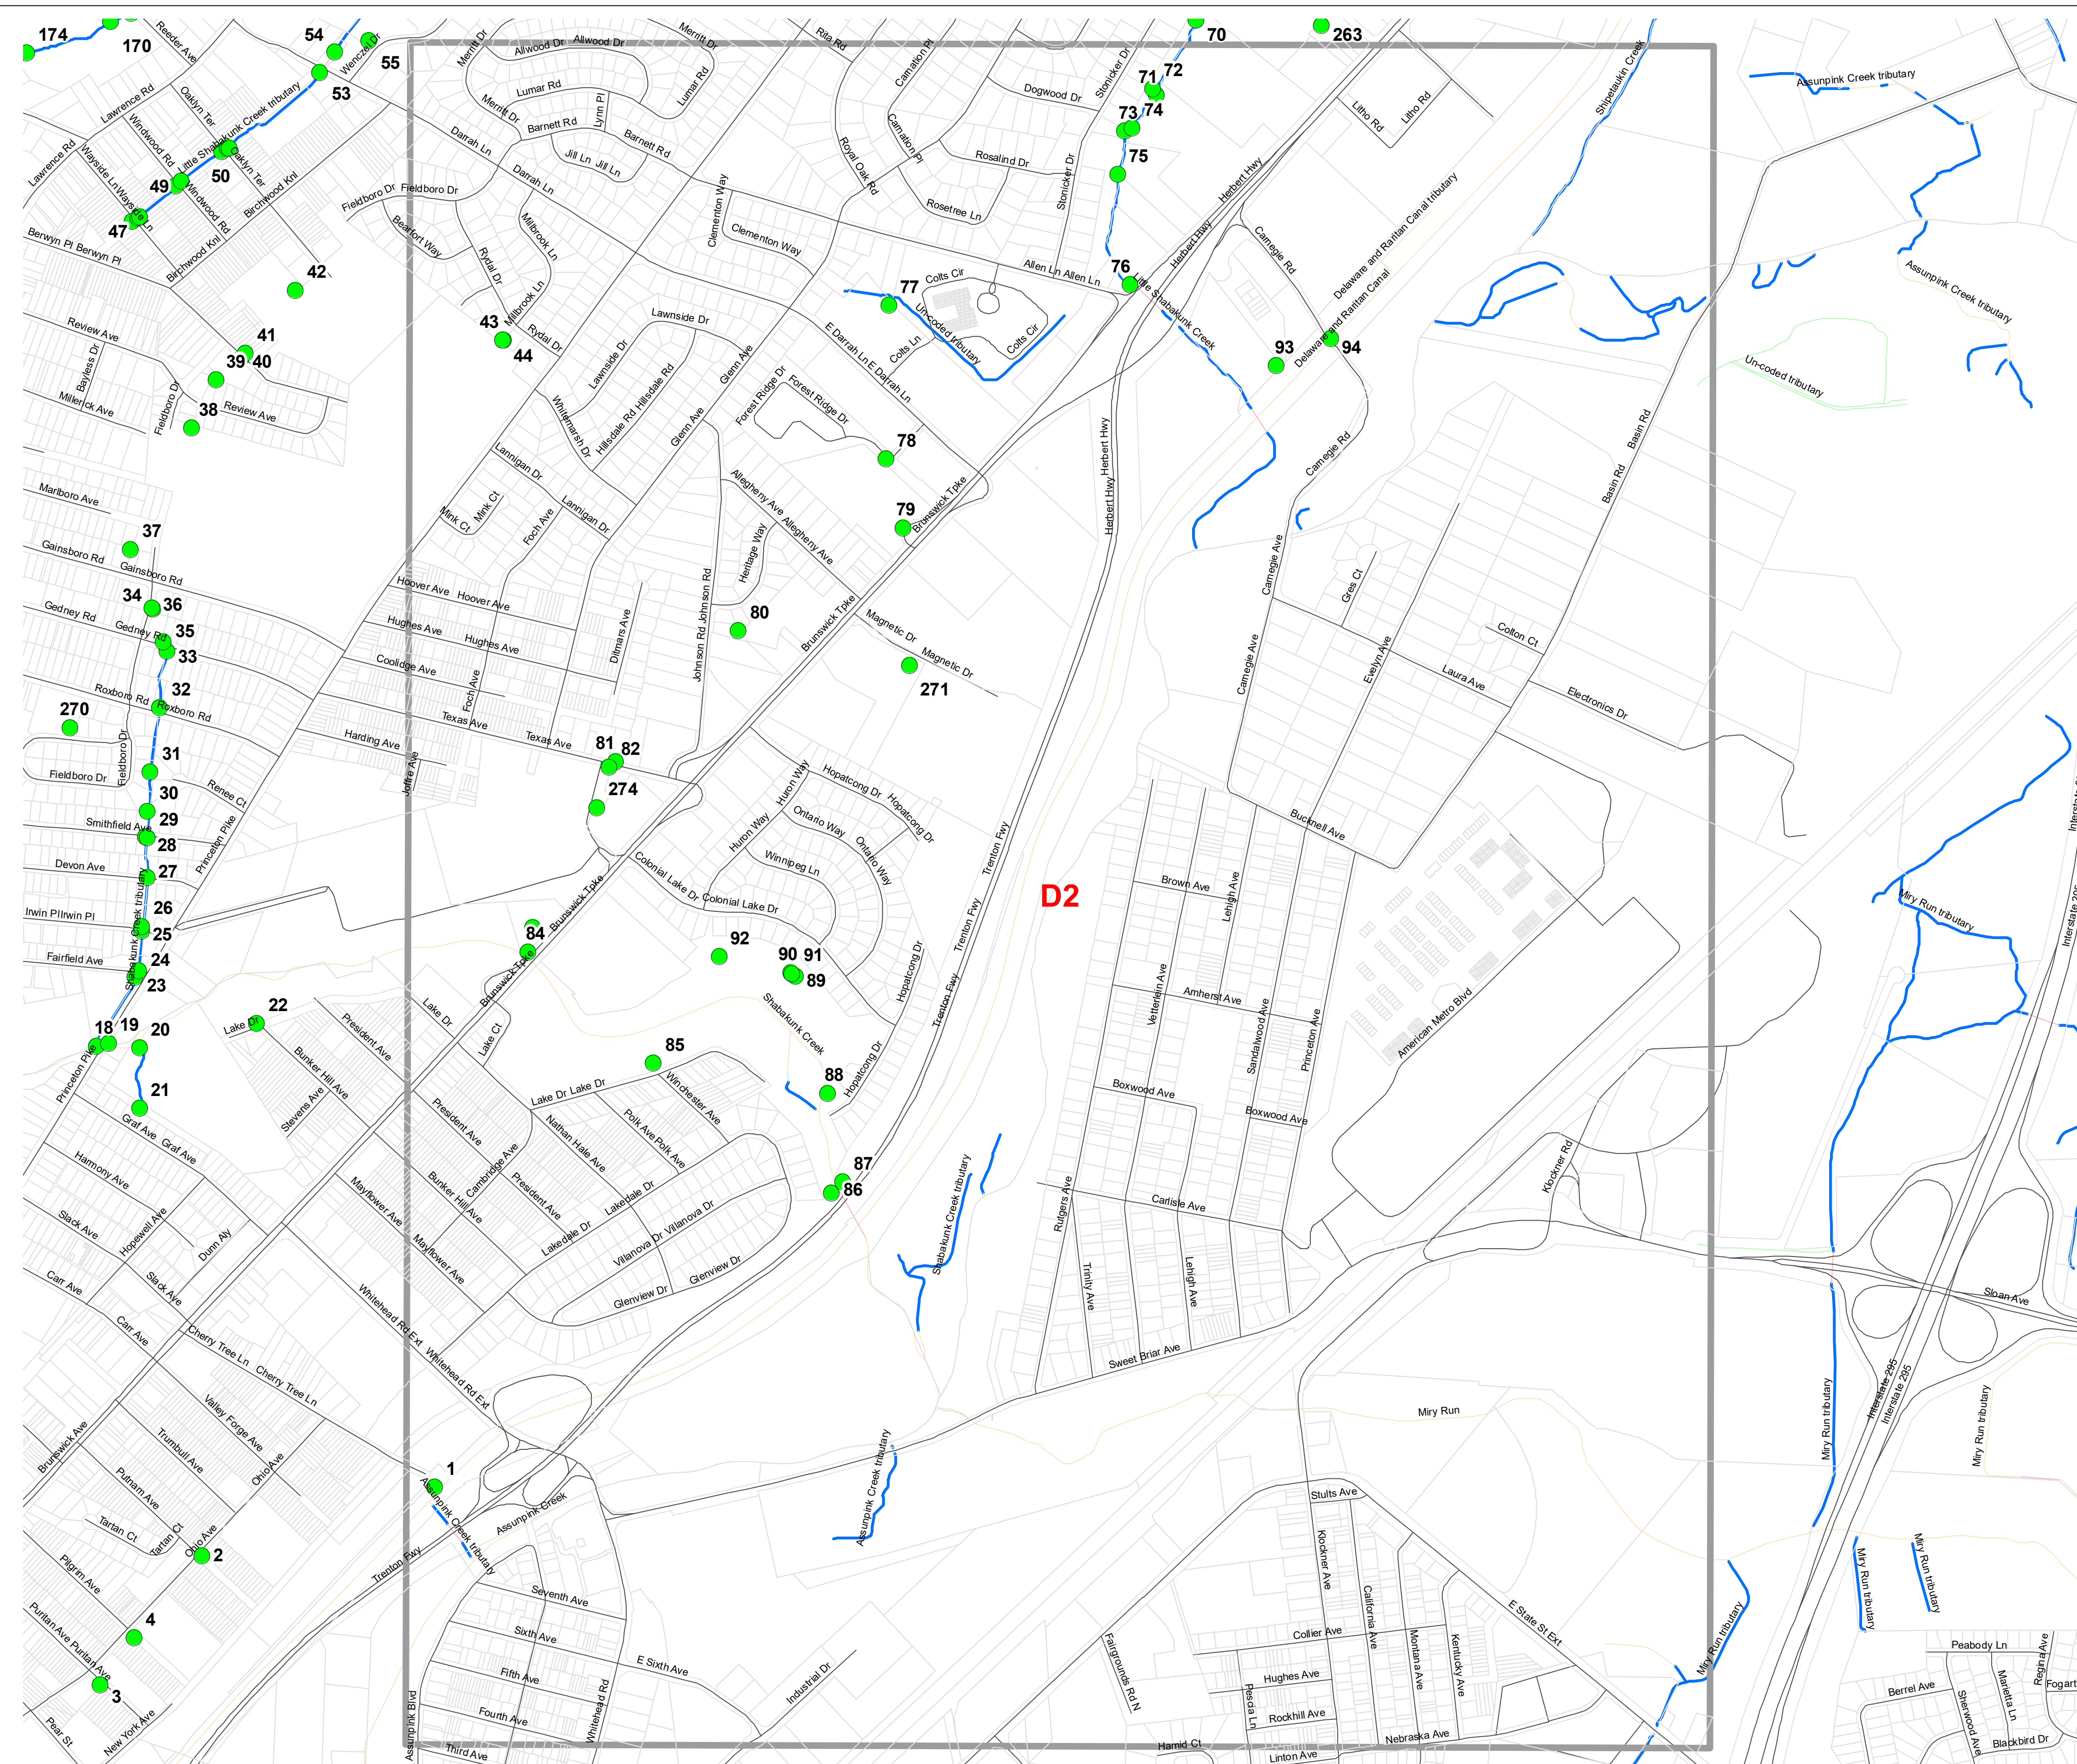

OUTFALL LOCATION MAP  
 LAWRENCE TOWNSHIP  
 MERCER COUNTY, NEW JERSEY

November 2020

INDEX MAP

0.5  
Miles

**OUTFALL LOCATION MAP**  
**LAWRENCE TOWNSHIP**  
**MERCER COUNTY, NEW JERSEY**

November 2020

**A1**

November 2020

**C2**

0.5  
Miles

**OUTFALL LOCATION MAP  
LAWRENCE TOWNSHIP  
MERCER COUNTY, NEW JERSEY**

November 2020

**C3**

**OUTFALL LOCATION MAP  
LAWRENCE TOWNSHIP  
MERCER COUNTY, NEW JERSEY**

November 2020

**C4**

0.5  
Miles

**OUTFALL LOCATION MAP  
LAWRENCE TOWNSHIP  
MERCER COUNTY, NEW JERSEY**

November 2020

**D1**

0.5  
Miles

**OUTFALL LOCATION MAP  
LAWRENCE TOWNSHIP  
MERCER COUNTY, NEW JERSEY**

November 2020

**D2**

0.5  
Miles

**OUTFALL LOCATION MAP**  
**LAWRENCE TOWNSHIP**  
**MERCER COUNTY, NEW JERSEY**

November 2020

**D3**

D4

0.5  
Miles

OUTFALL LOCATION MAP  
LAWRENCE TOWNSHIP  
MERCER COUNTY, NEW JERSEY