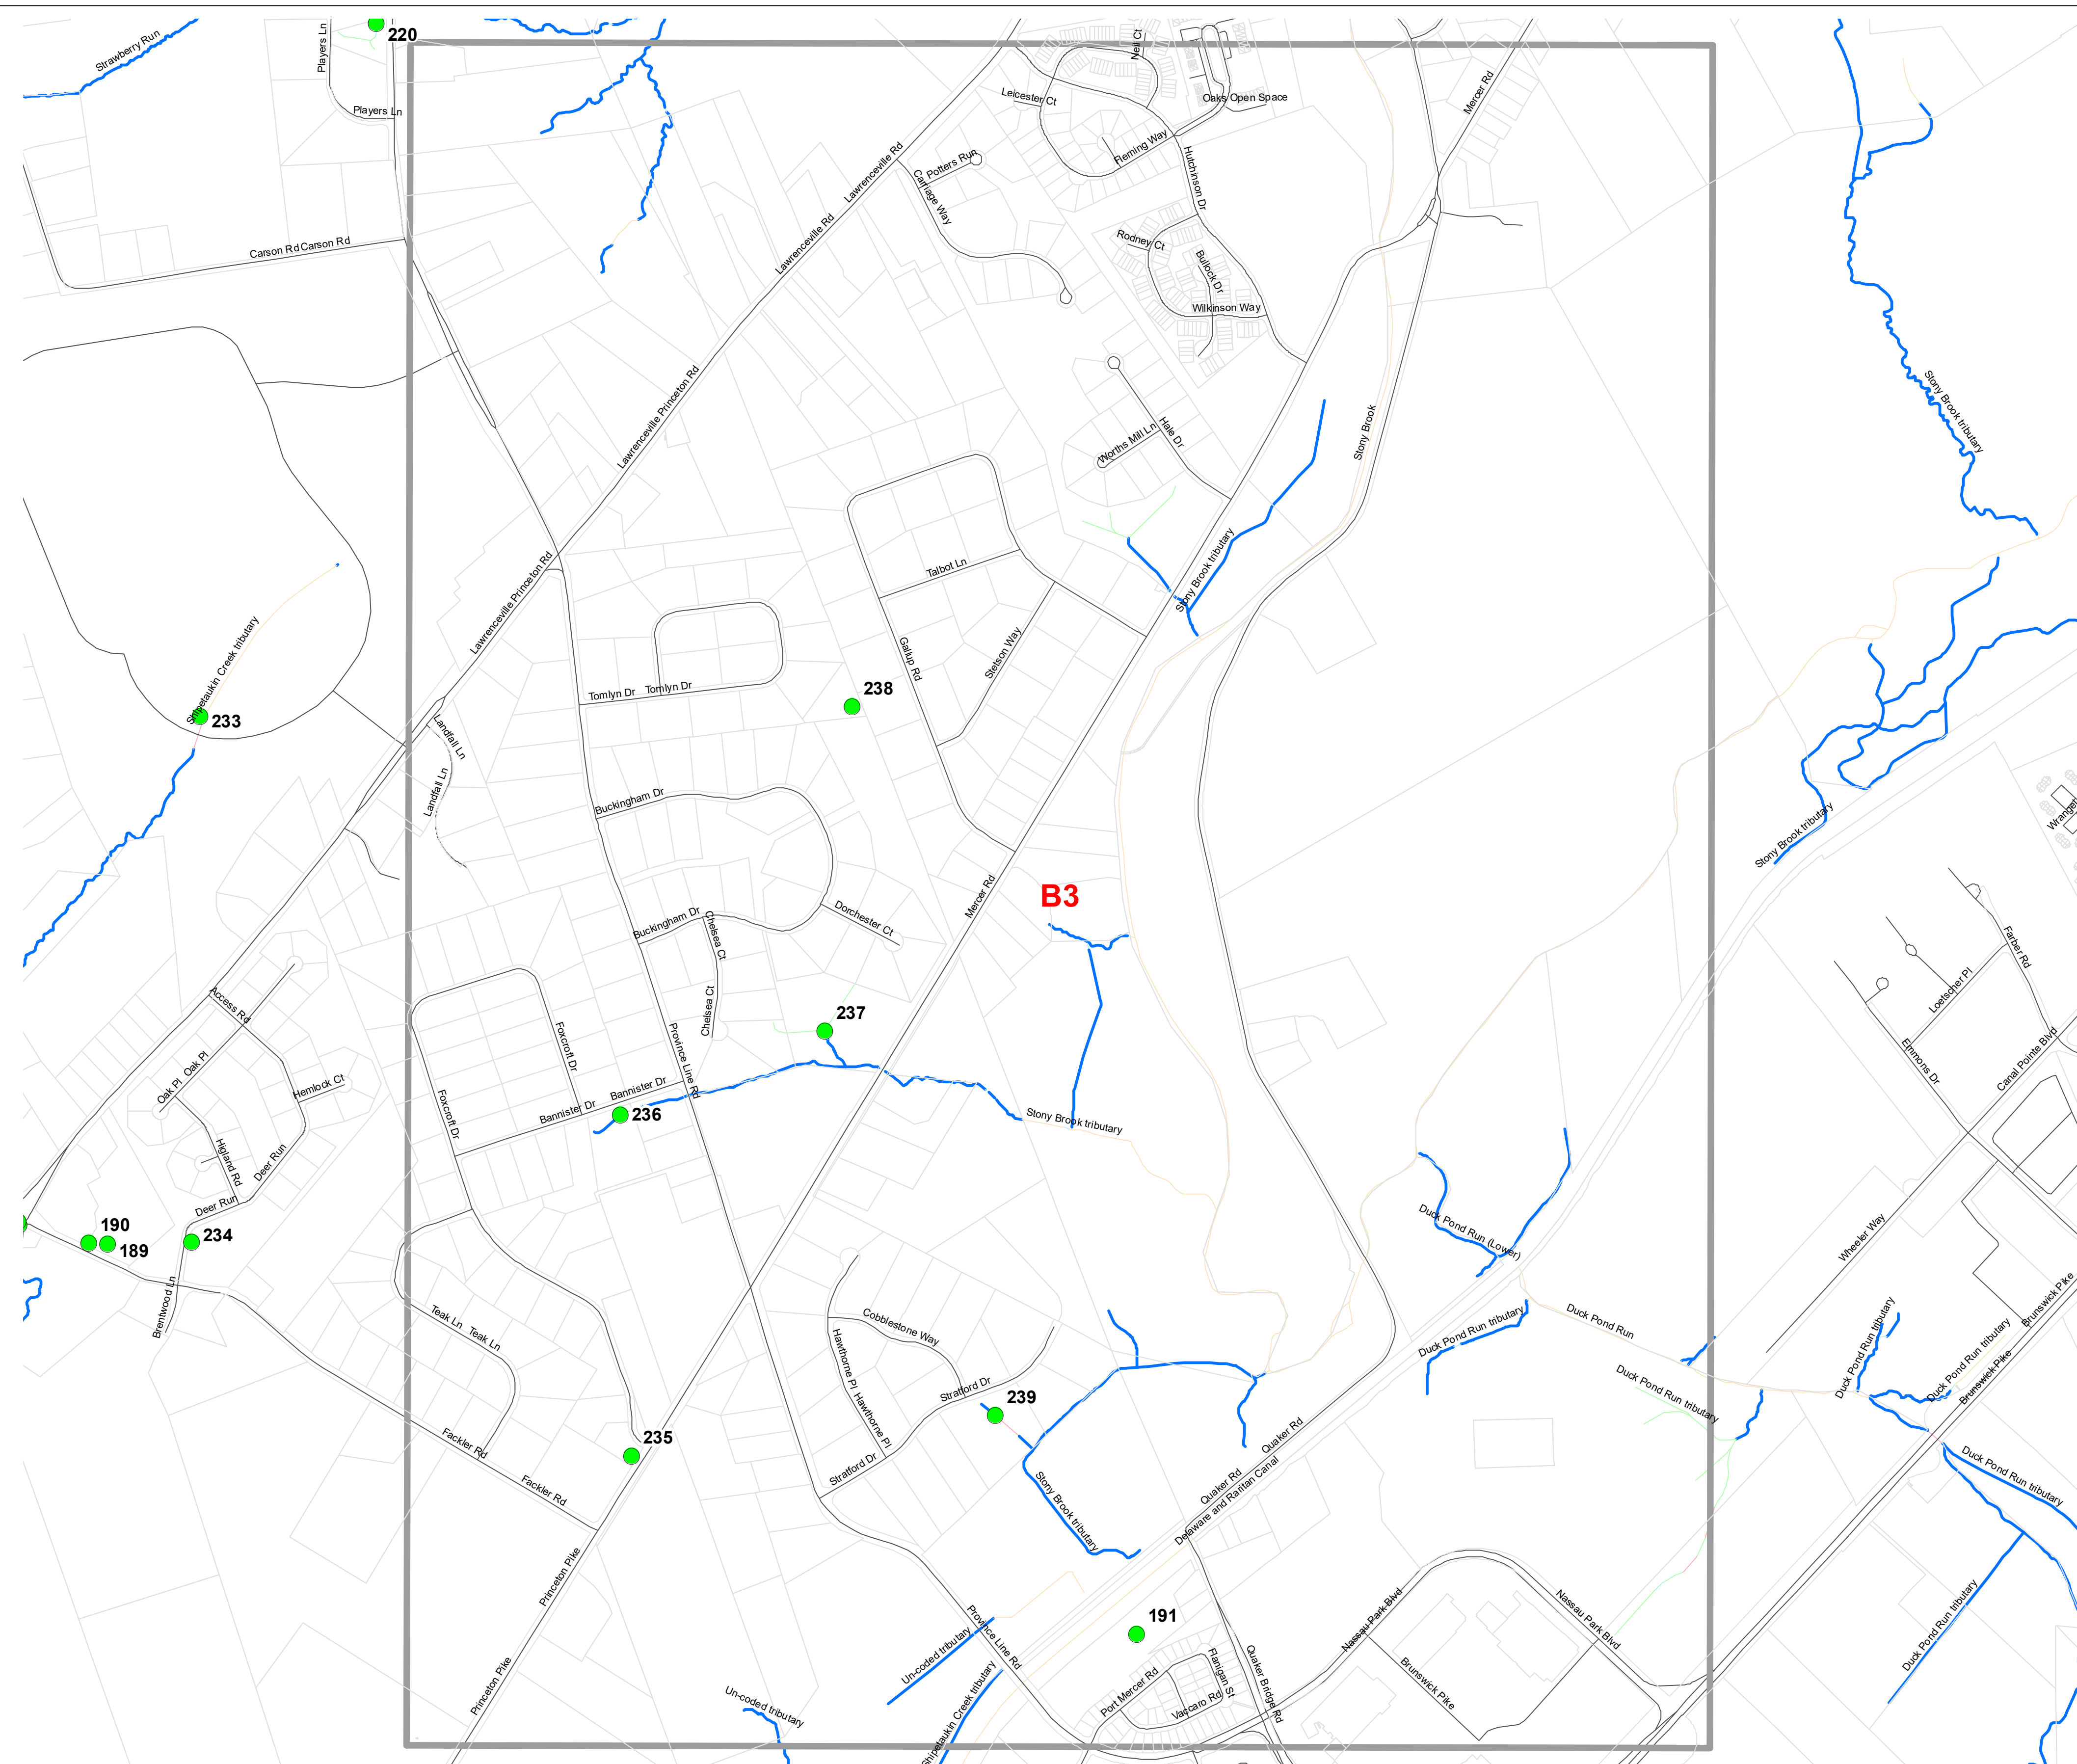

OUTFALL LOCATION MAP  
 LAWRENCE TOWNSHIP  
 MERCER COUNTY, NEW JERSEY

November 2020

INDEX MAP

0.5  
Miles

**OUTFALL LOCATION MAP**  
**LAWRENCE TOWNSHIP**  
**MERCER COUNTY, NEW JERSEY**

November 2020

**A1**

0.5  
Miles

**OUTFALL LOCATION MAP  
LAWRENCE TOWNSHIP  
MERCER COUNTY, NEW JERSEY**

November 2020

**A2**

**OUTFALL LOCATION MAP  
LAWRENCE TOWNSHIP  
MERCER COUNTY, NEW JERSEY**

November 2020

**A3**

**OUTFALL LOCATION MAP**  
**LAWRENCE TOWNSHIP**  
**MERCER COUNTY, NEW JERSEY**

November 2020

**A4**

0.5  
Miles

**OUTFALL LOCATION MAP  
LAWRENCE TOWNSHIP  
MERCER COUNTY, NEW JERSEY**

November 2020

**B1**

0.5 Miles

**OUTFALL LOCATION MAP  
LAWRENCE TOWNSHIP  
MERCER COUNTY, NEW JERSEY**

November 2020

**B2**

0.5  
Miles

**OUTFALL LOCATION MAP  
LAWRENCE TOWNSHIP  
MERCER COUNTY, NEW JERSEY**

November 2020

**B3**

0.5 Miles

**OUTFALL LOCATION MAP  
LAWRENCE TOWNSHIP  
MERCER COUNTY, NEW JERSEY**