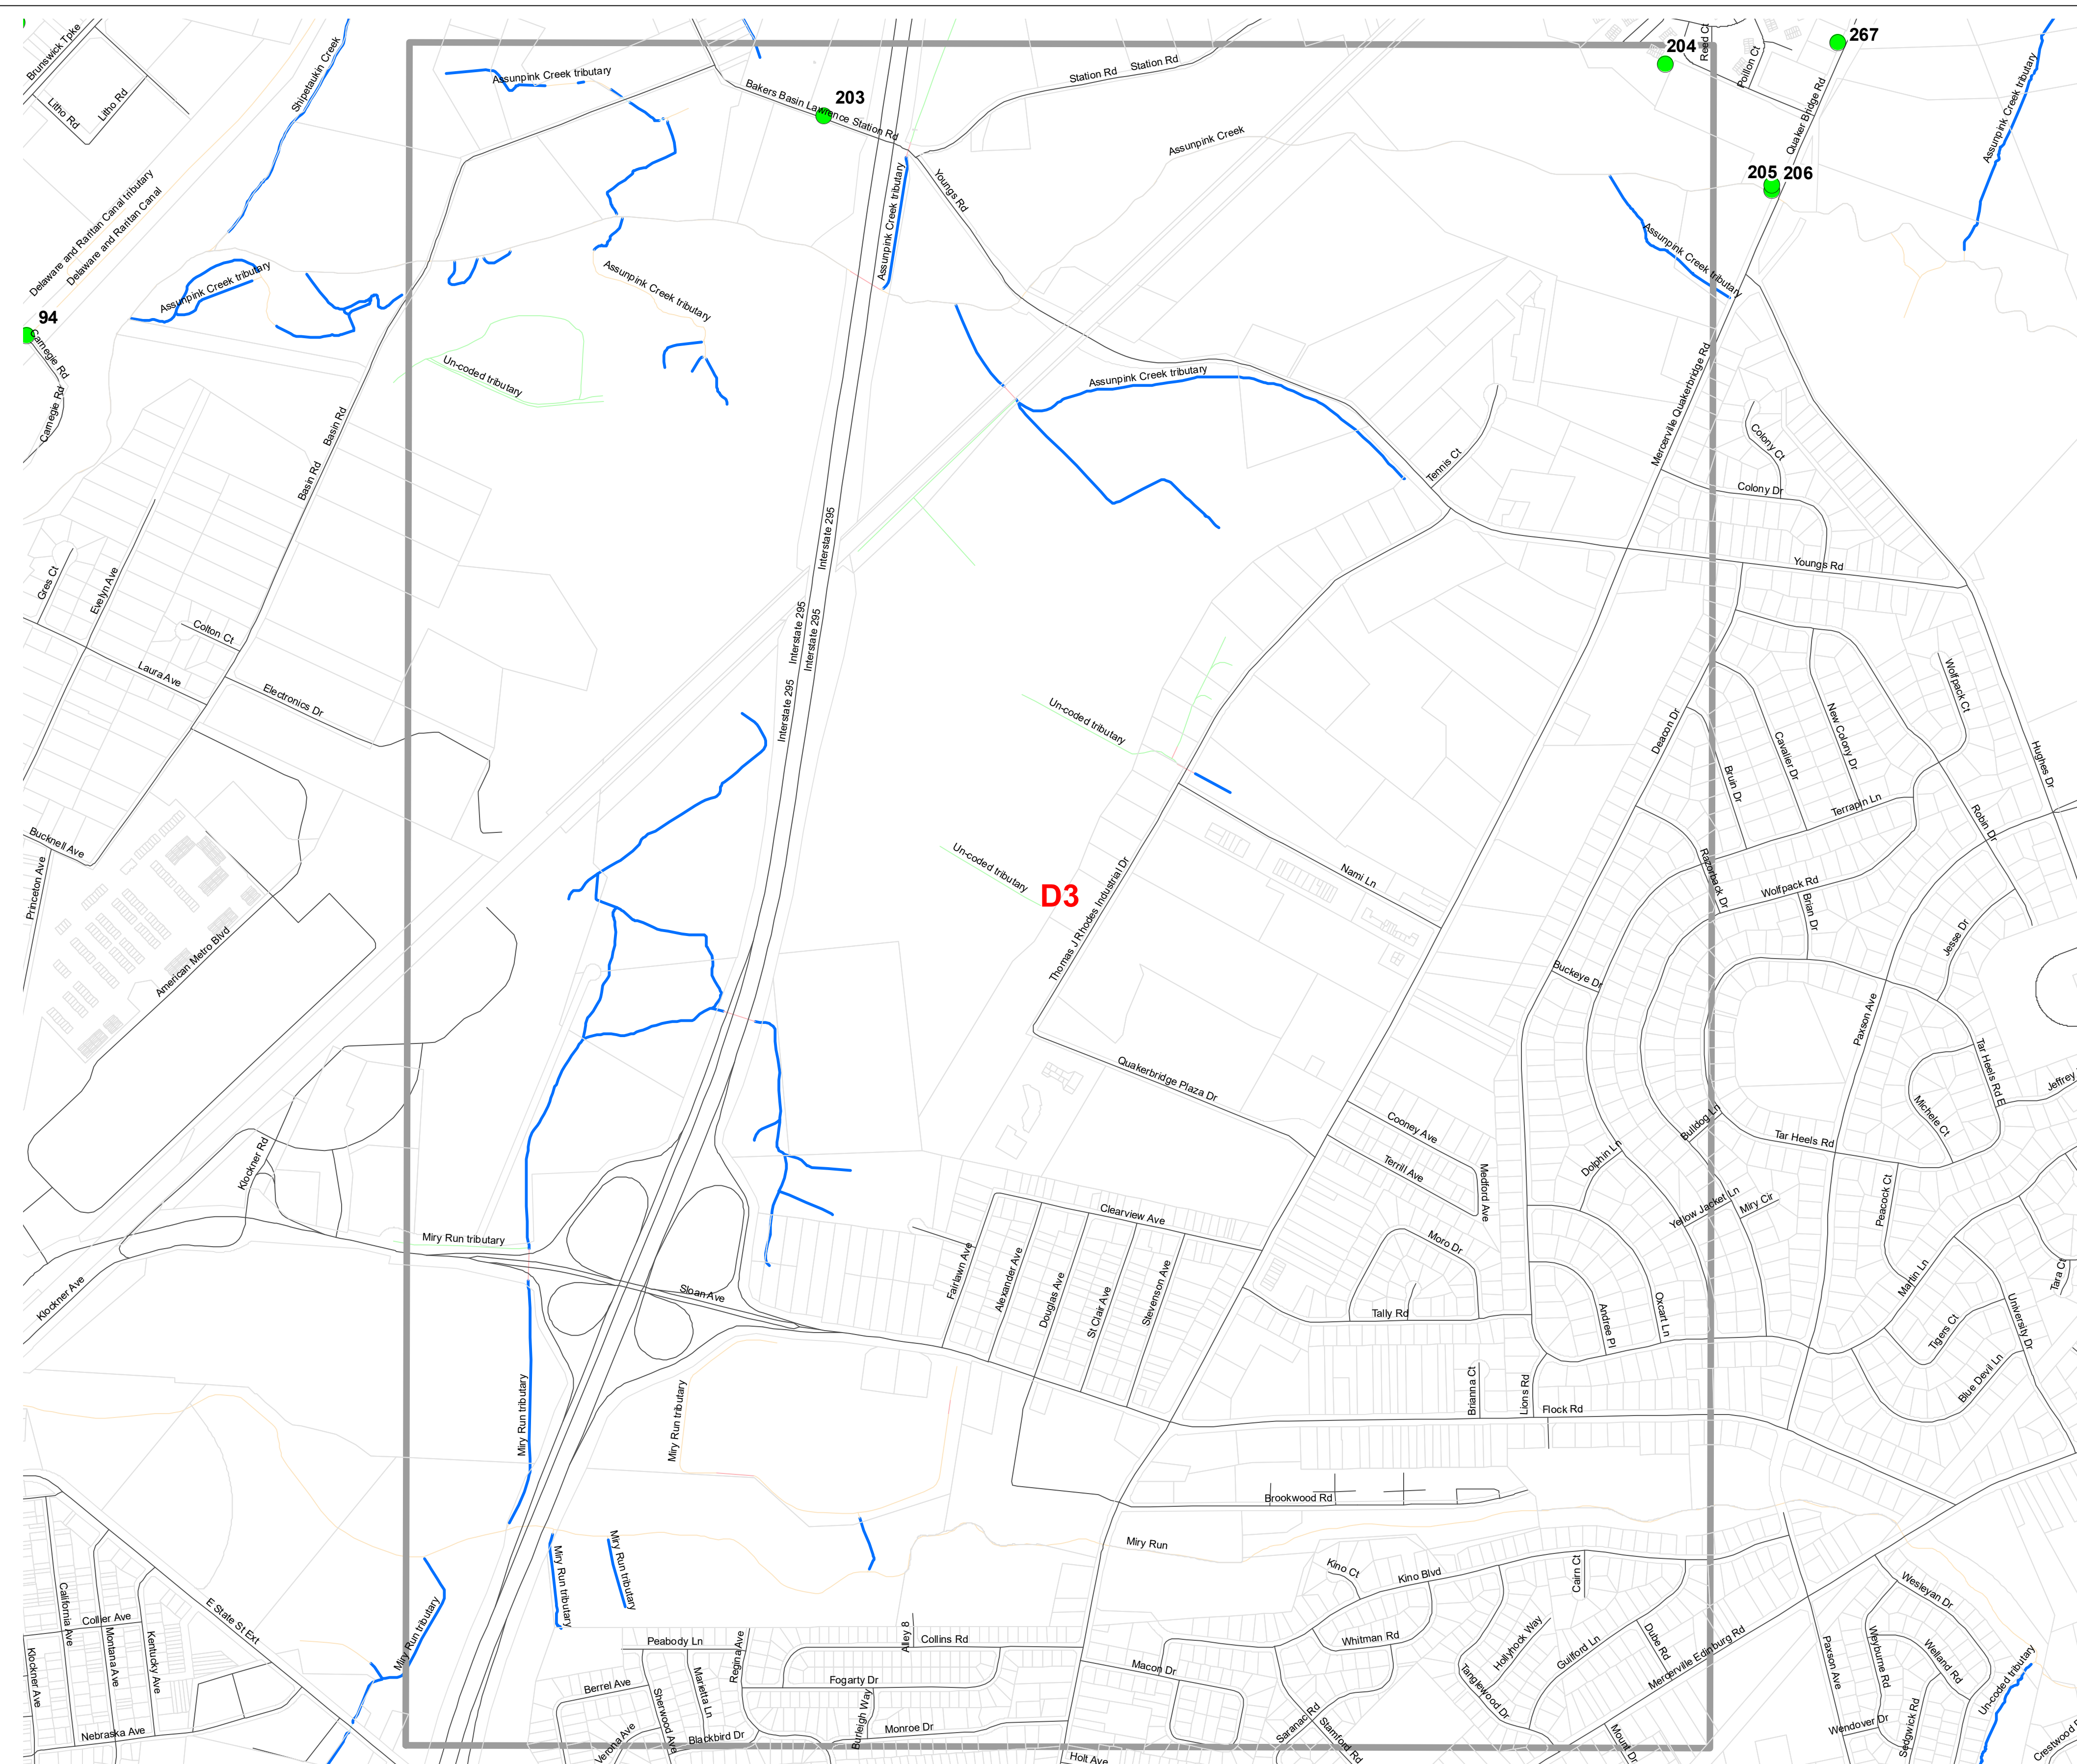

OUTFALL LOCATION MAP  
 LAWRENCE TOWNSHIP  
 MERCER COUNTY, NEW JERSEY

November 2020

INDEX MAP

0.5  
Miles

**OUTFALL LOCATION MAP**  
**LAWRENCE TOWNSHIP**  
**MERCER COUNTY, NEW JERSEY**

November 2020

**A1**

November 2020

**B4**

0.5  
Miles

**OUTFALL LOCATION MAP**  
**LAWRENCE TOWNSHIP**  
**MERCER COUNTY, NEW JERSEY**

November 2020

**C1**

0.5  
Miles

**OUTFALL LOCATION MAP  
LAWRENCE TOWNSHIP  
MERCER COUNTY, NEW JERSEY**

**C4**

0.5  
Miles

**OUTFALL LOCATION MAP  
LAWRENCE TOWNSHIP  
MERCER COUNTY, NEW JERSEY**

November 2020

**D1**

0.5  
Miles

**OUTFALL LOCATION MAP  
LAWRENCE TOWNSHIP  
MERCER COUNTY, NEW JERSEY**

November 2020

**D2**

0.5  
Miles

**OUTFALL LOCATION MAP**  
**LAWRENCE TOWNSHIP**  
**MERCER COUNTY, NEW JERSEY**

November 2020

**D3**

D4

0.5  
Miles

OUTFALL LOCATION MAP  
LAWRENCE TOWNSHIP  
MERCER COUNTY, NEW JERSEY