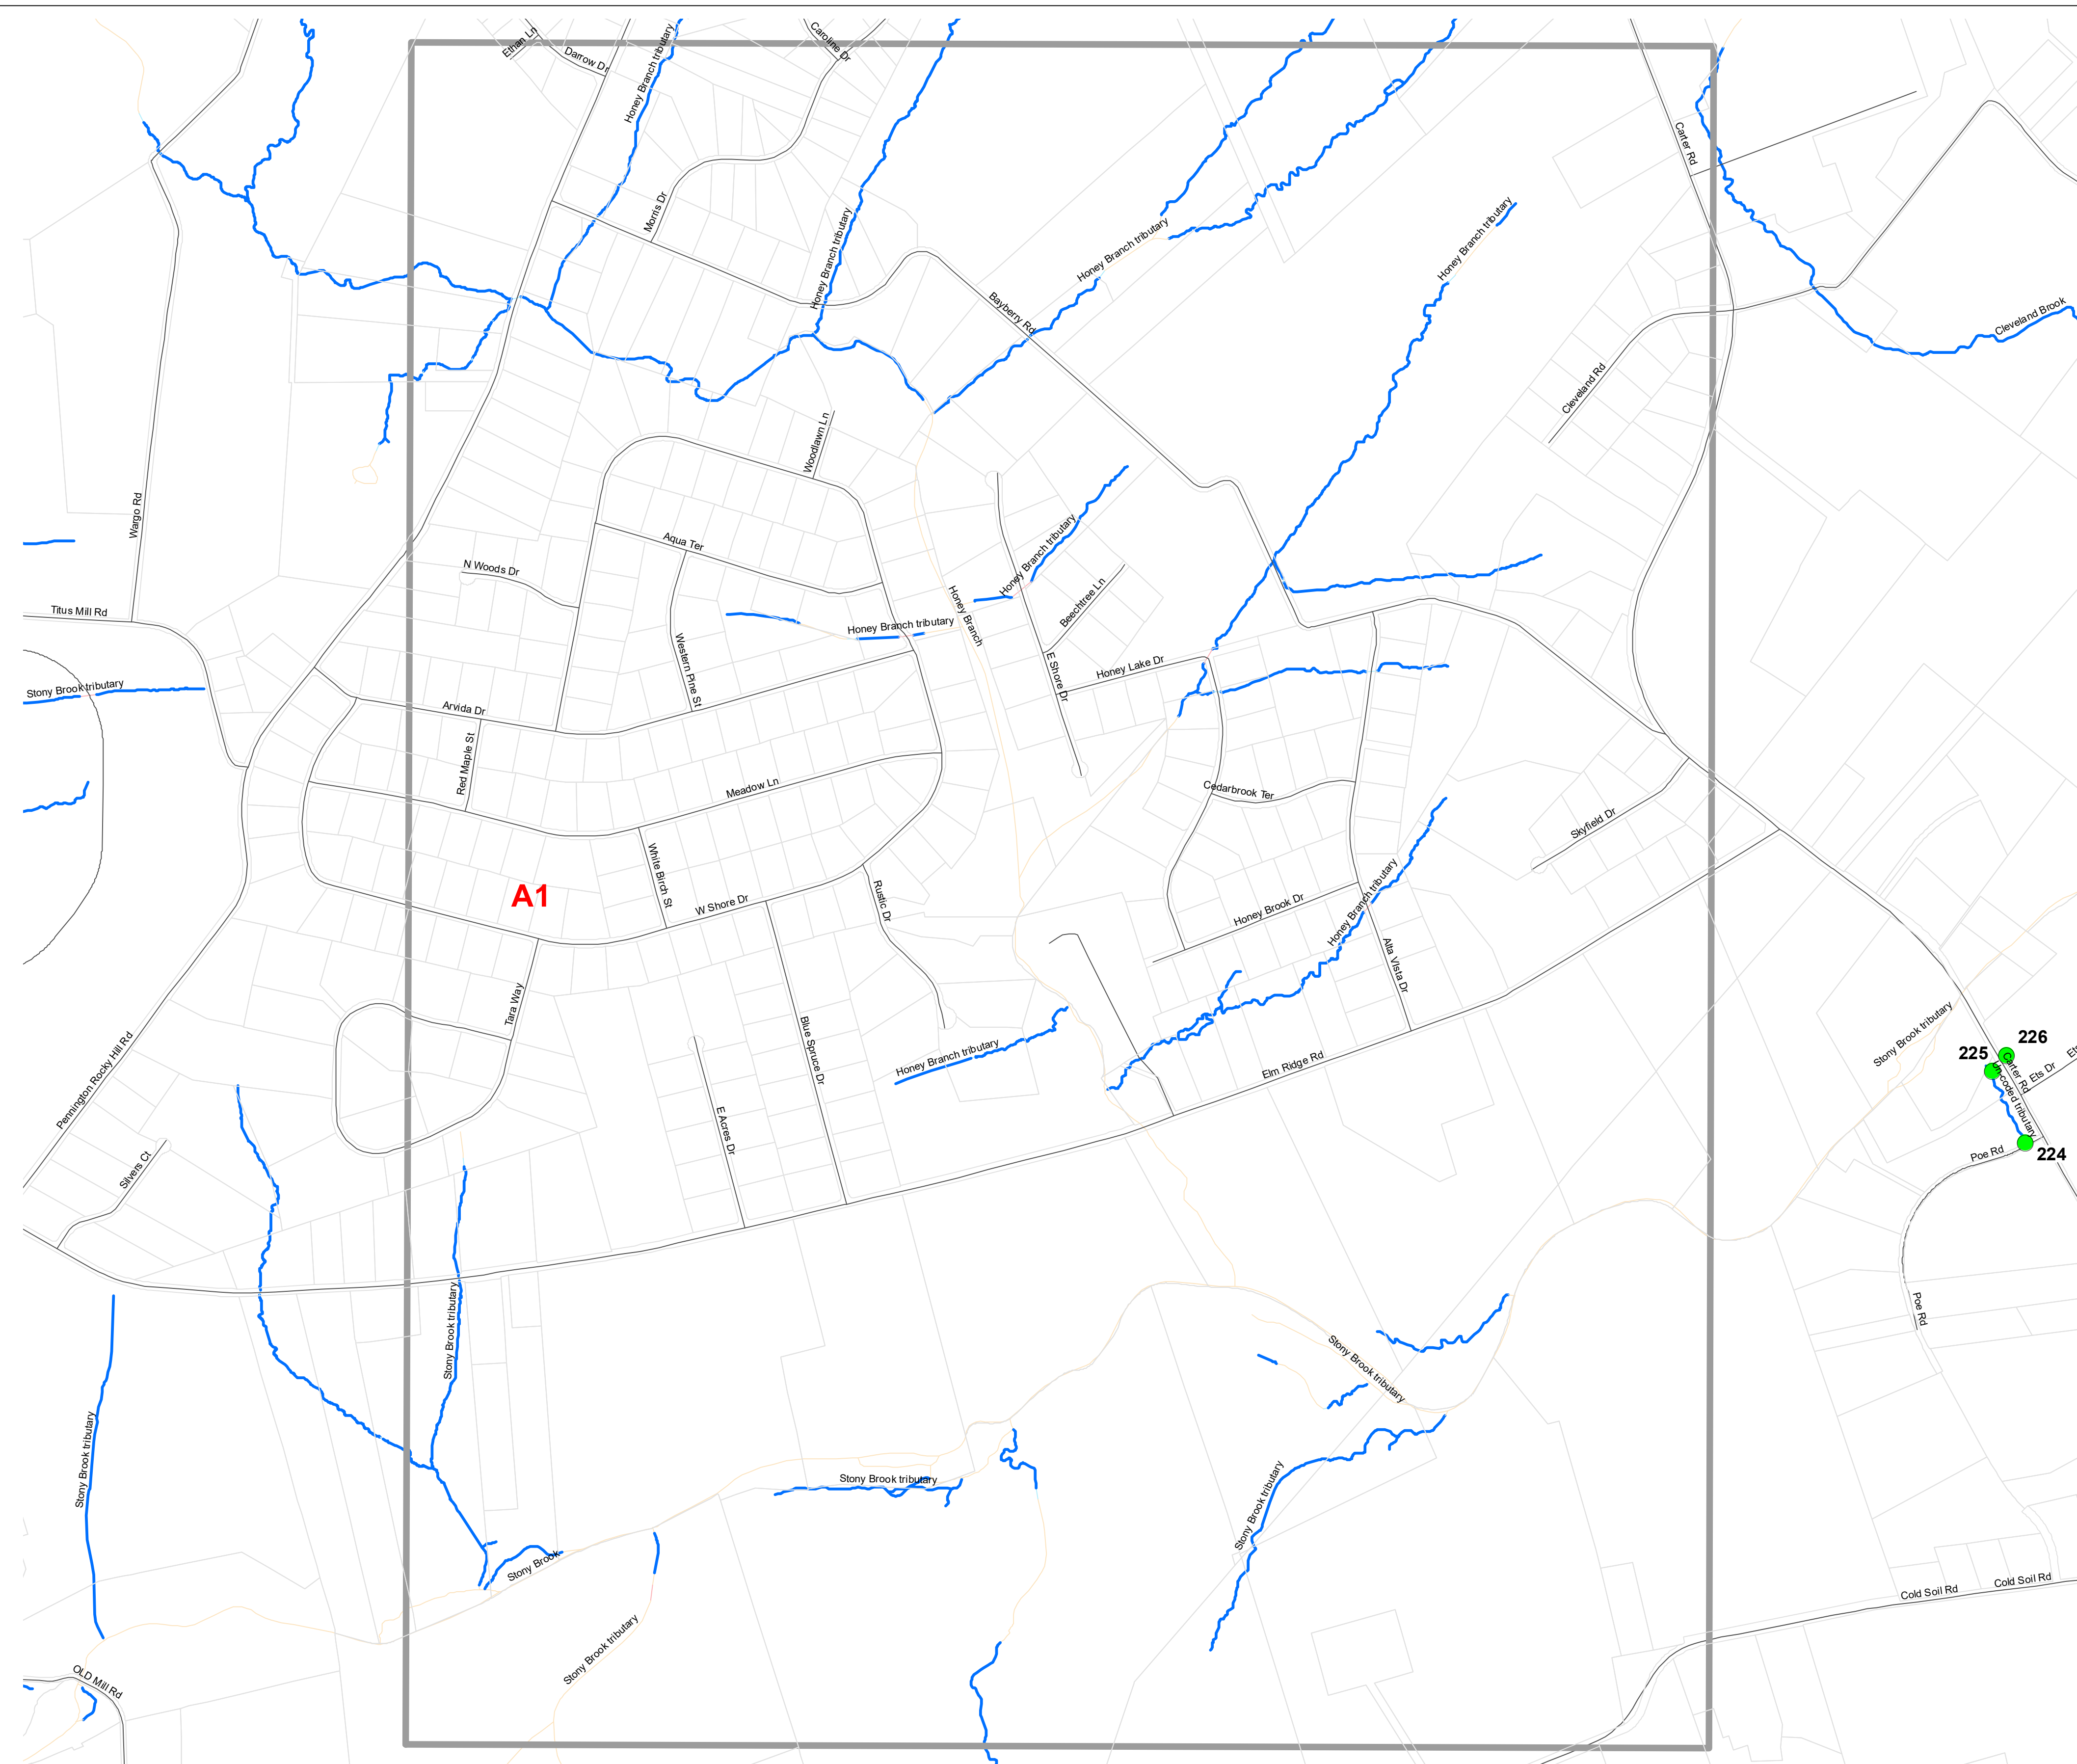

OUTFALL LOCATION MAP  
 LAWRENCE TOWNSHIP  
 MERCER COUNTY, NEW JERSEY

November 2020

INDEX MAP

0.5  
Miles

**OUTFALL LOCATION MAP**  
**LAWRENCE TOWNSHIP**  
**MERCER COUNTY, NEW JERSEY**

November 2020

**A1**

0.5  
Miles

**OUTFALL LOCATION MAP  
LAWRENCE TOWNSHIP  
MERCER COUNTY, NEW JERSEY**

November 2020

**A2**

**OUTFALL LOCATION MAP  
LAWRENCE TOWNSHIP  
MERCER COUNTY, NEW JERSEY**

November 2020

**A3**

**OUTFALL LOCATION MAP**  
**LAWRENCE TOWNSHIP**  
**MERCER COUNTY, NEW JERSEY**

November 2020

**A4**

0.5  
Miles

**OUTFALL LOCATION MAP  
LAWRENCE TOWNSHIP  
MERCER COUNTY, NEW JERSEY**

November 2020

**B1**

0.5 Miles

**OUTFALL LOCATION MAP  
LAWRENCE TOWNSHIP  
MERCER COUNTY, NEW JERSEY**

November 2020

**B2**

0.5  
Miles

**OUTFALL LOCATION MAP  
LAWRENCE TOWNSHIP  
MERCER COUNTY, NEW JERSEY**

November 2020

**B3**

0.5 Miles

**OUTFALL LOCATION MAP  
LAWRENCE TOWNSHIP  
MERCER COUNTY, NEW JERSEY**